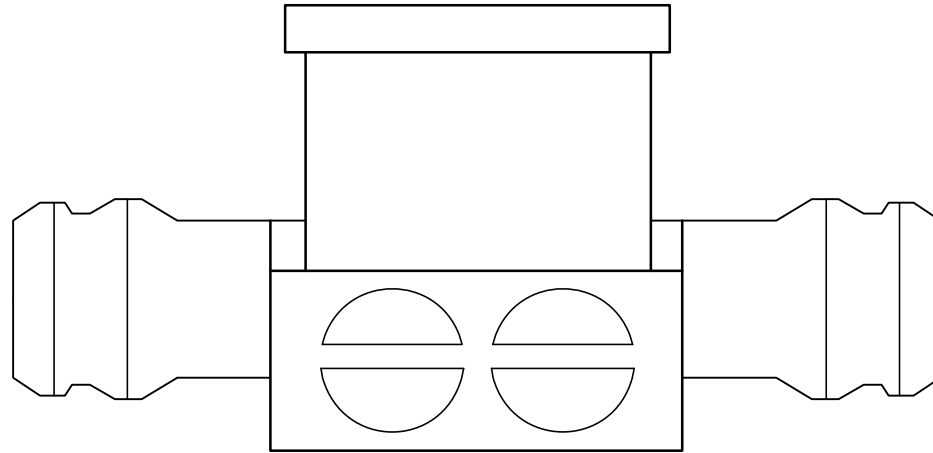

00

Techline® TL075FTEE TWO-WAY ADAPTER TEE 3/4" FPT

NOT TO SCALE

DETAIL - E006