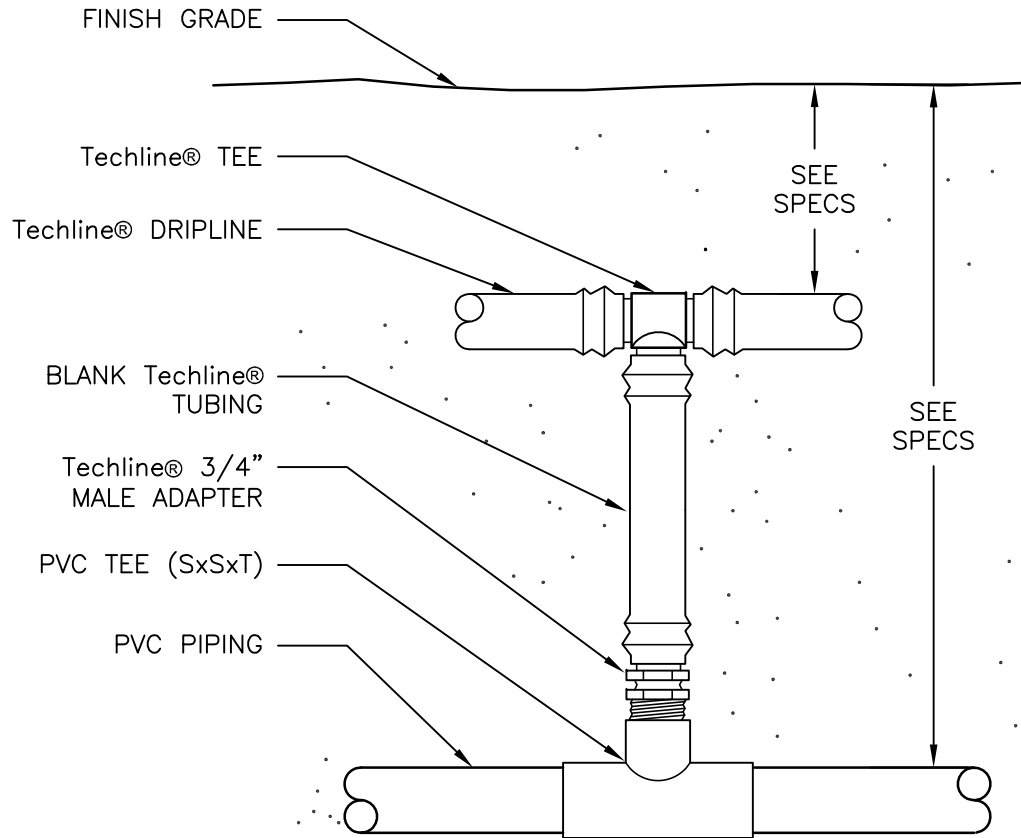

00

Techline® START CONNECTION (PVC TO TEE)

NOT TO SCALE

DETAIL - E235A