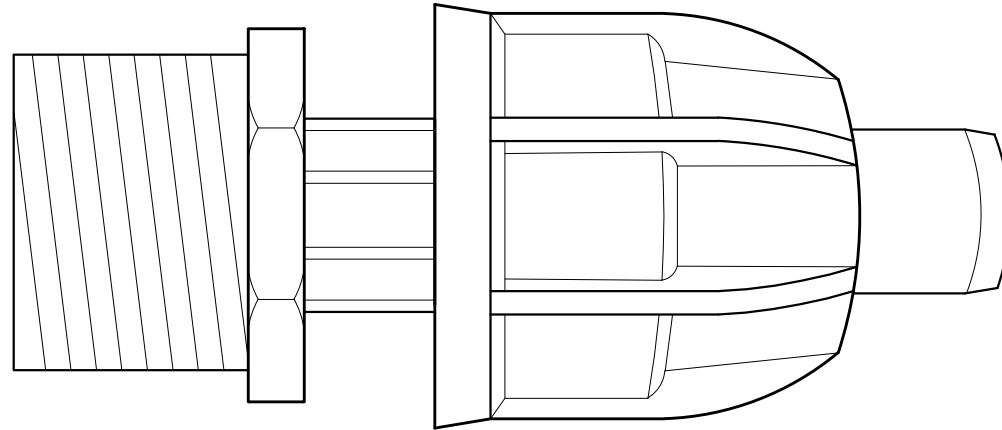

00

TECHLOCK 3/4" MALE ADAPTER

NOT TO SCALE

DETAIL - TL004