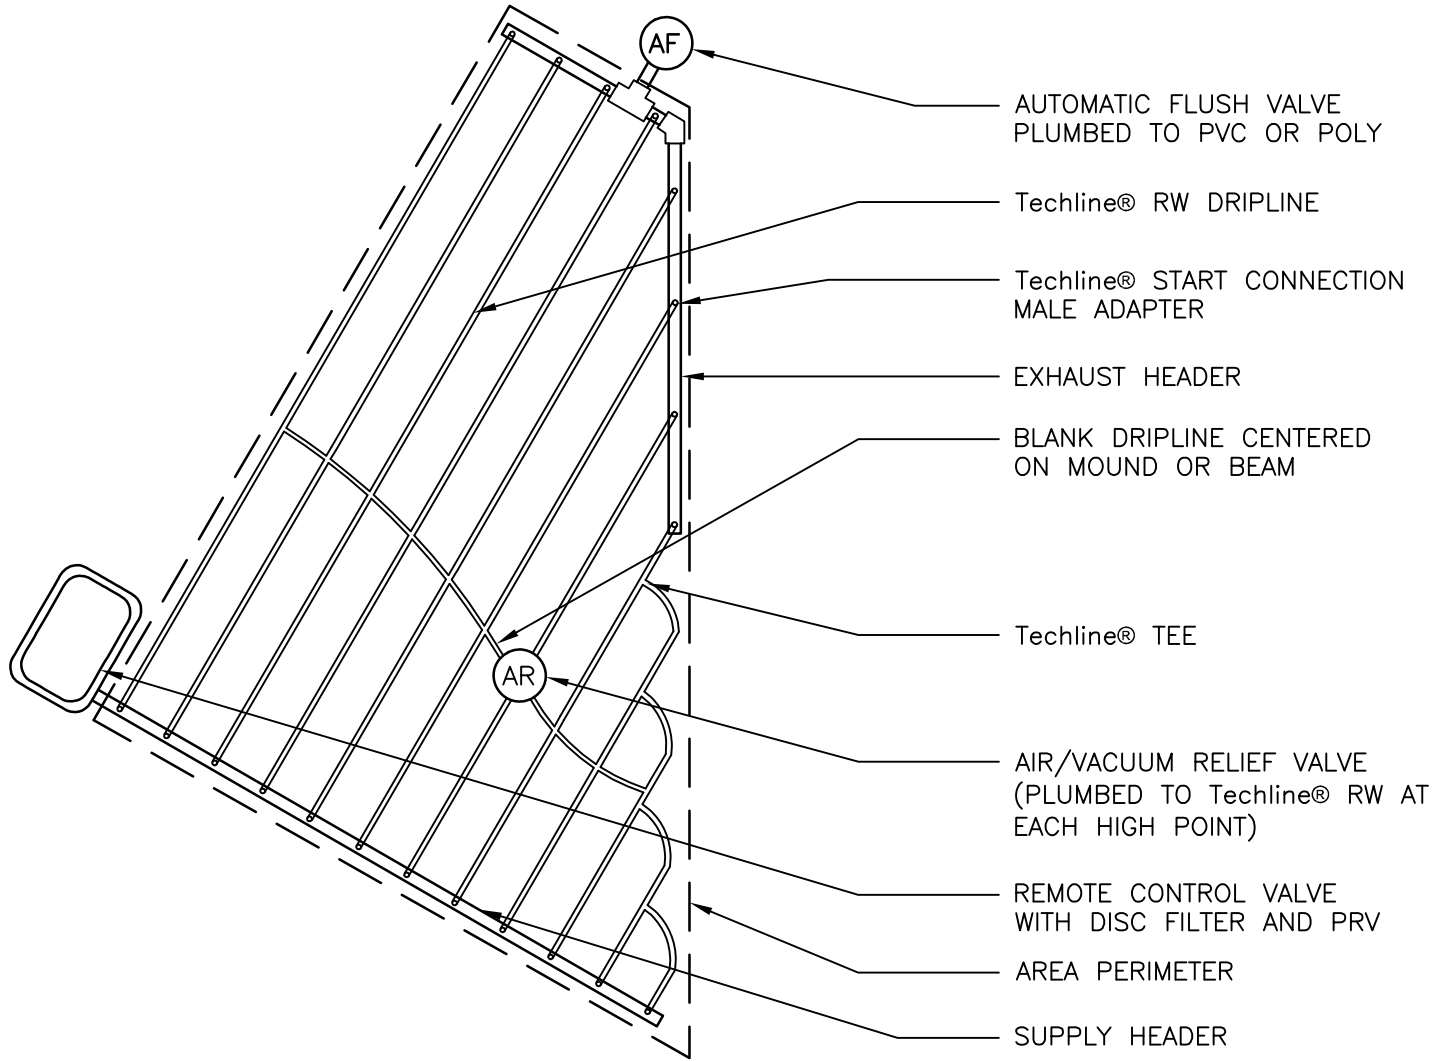

LIMITATIONS:

ALLOWING FOR A WIDE VARIETY OF APPLICATIONS AND CONDITIONS, NETAFIM IRRIGATION INC. IS NOT RESPONSIBLE FOR CORRECTNESS OR APPLICABILITY TO PURPOSE OR COMPATIBILITY TO ANY SITE OR JOB CONDITION. WARRANTY FOR SUITABILITY IS NOT GIVEN OR IMPLIED. MODIFICATIONS FOR SPECIFIC PURPOSES MAY BE NECESSARY AND ARE THE SPECIFIERS' RESPONSIBILITY. THE USE OF THESE DETAILS SHALL NOT BE RESTRICTED AND PUBLICATION THEREOF IS NOT LIMITED TO ANY PURPOSE. REPRODUCTION, PUBLICATION AND REUSE BY ANY METHOD IN WHOLE OR PART IS FULLY AUTHORIZED. OWNERSHIP IS RETAINED BY NETAFIM IRRIGATION INC. VISUAL CONTACT WITH THESE DETAILS SHALL CONSTITUTE PRIMA FACIE EVIDENCE OF THE ACCEPTANCE OF THESE RESTRICTIONS.

00

Techline® RW IRREGULAR AREAS: Triangular

NOT TO SCALE

DETAIL - RW104