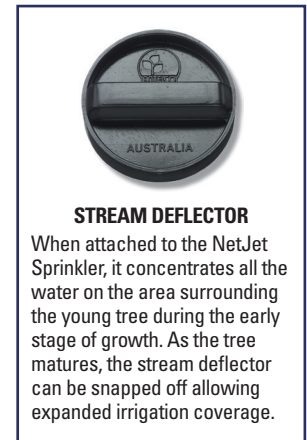

## HIGH PERFORMANCE SPRAY JET

NETJET  
PURPLE NOZZLE

NETJET  
ORANGE NOZZLE

NETJET  
GREEN NOZZLE WITH  
STREAM DEFLECTOR

### SPECIFICATIONS

- Flow Range: 4.8 - 28.6 GPH
- Spray Patterns and Trajectories:
  - (A) 360° x 12 Stream - 26° High, 12.5° Low
  - (B) Butterfly Stream - 22°
  - (C) 210° x 8 Stream - 22°
  - (E) 360° x 22 Stream - 12.5°
  - (J) 360° x 12 Stream - 22°
  - (R) Rectangular Stream - 12.5°
  - (V) 300° x 10 Stream - 22°
- Materials: UV Stabilized Acetal®
- Base Connection: Quick Thread 0.16"