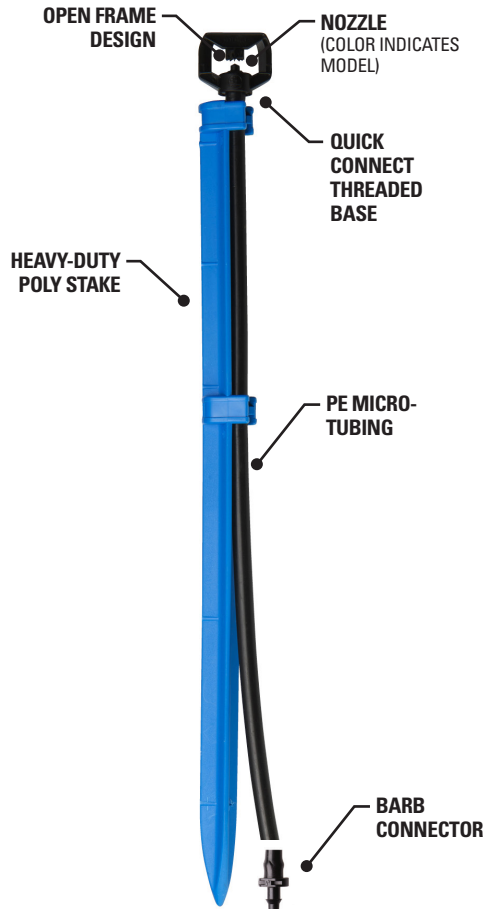

## HIGH PERFORMANCE SPRAY JET

NETJET  
PURPLE NOZZLE

NETJET  
ORANGE NOZZLE

NETJET  
GREEN NOZZLE WITH  
STREAM DEFLECTOR

### SPECIFICATIONS

- Flow Range: 4.8 - 28.6 GPH
- Spray Patterns and Trajectories:
  - (A) 360° x 12 Stream - 26° High, 12.5° Low
  - (B) Butterfly Stream - 22°
  - (C) 210° x 8 Stream - 22°
  - (E) 360° x 22 Stream - 12.5°
  - (J) 360° x 12 Stream - 22°
  - (R) Rectangular Stream - 12.5°
  - (V) 300° x 10 Stream - 22°
- Materials: UV Stabilized Acetal®
- Base Connection: Quick Thread 0.16"

### PRODUCT ADVANTAGES

- Open frame and spray plate for high distribution uniformity.
- Long term reliable service with no moving parts.
- Wide range of spray patterns and trajectories.
- Color-coded nozzles for easy flow rate identification.
- Quick connect thread for easy insertion into tubing.

### ORDERING INFORMATION - STD MODELS

ITEM NUMBER	MODEL NUMBER	NOZZLE/FLOW
00015-007000	037121080000	BLACK - 6.8 GPH
00015-007750	037121780000	ORANGE - 7.6 GPH
00015-007200	037121280000	BROWN - 8.7 GPH
00015-007100	037121180000	BLUE - 11.1 GPH
00015-007550	037121680000	PURPLE - 13.1 GPH
00015-011250	03712998	STREAM DEFLECTOR