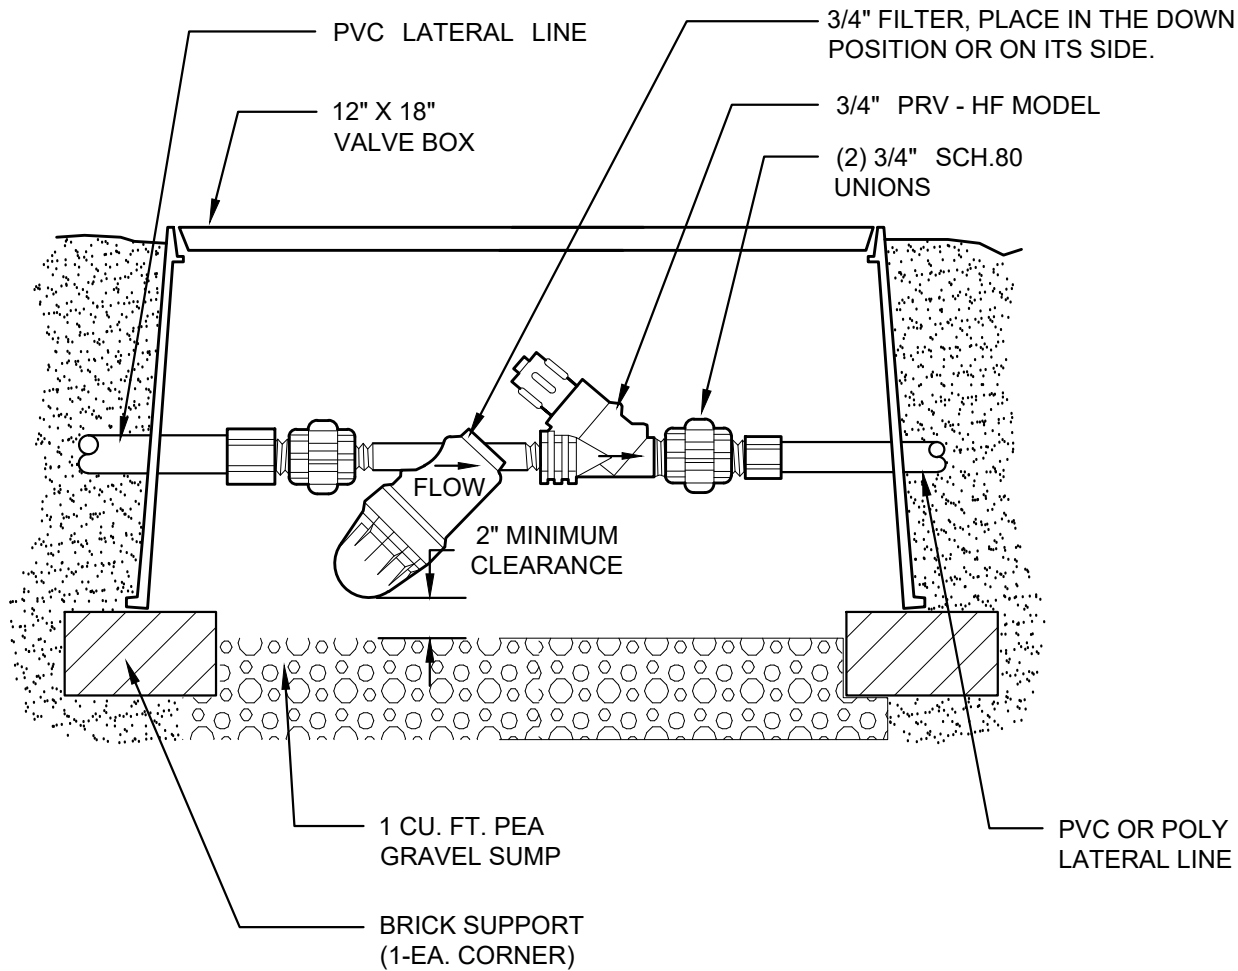

00

3/4" PRV AND 3/4" DISC FILTER

P/N LVCZNV10075-HFHP - 4.5-17.6 GPM

NOT TO SCALE

 **NETAFIM™**

DETAIL - L212HFA