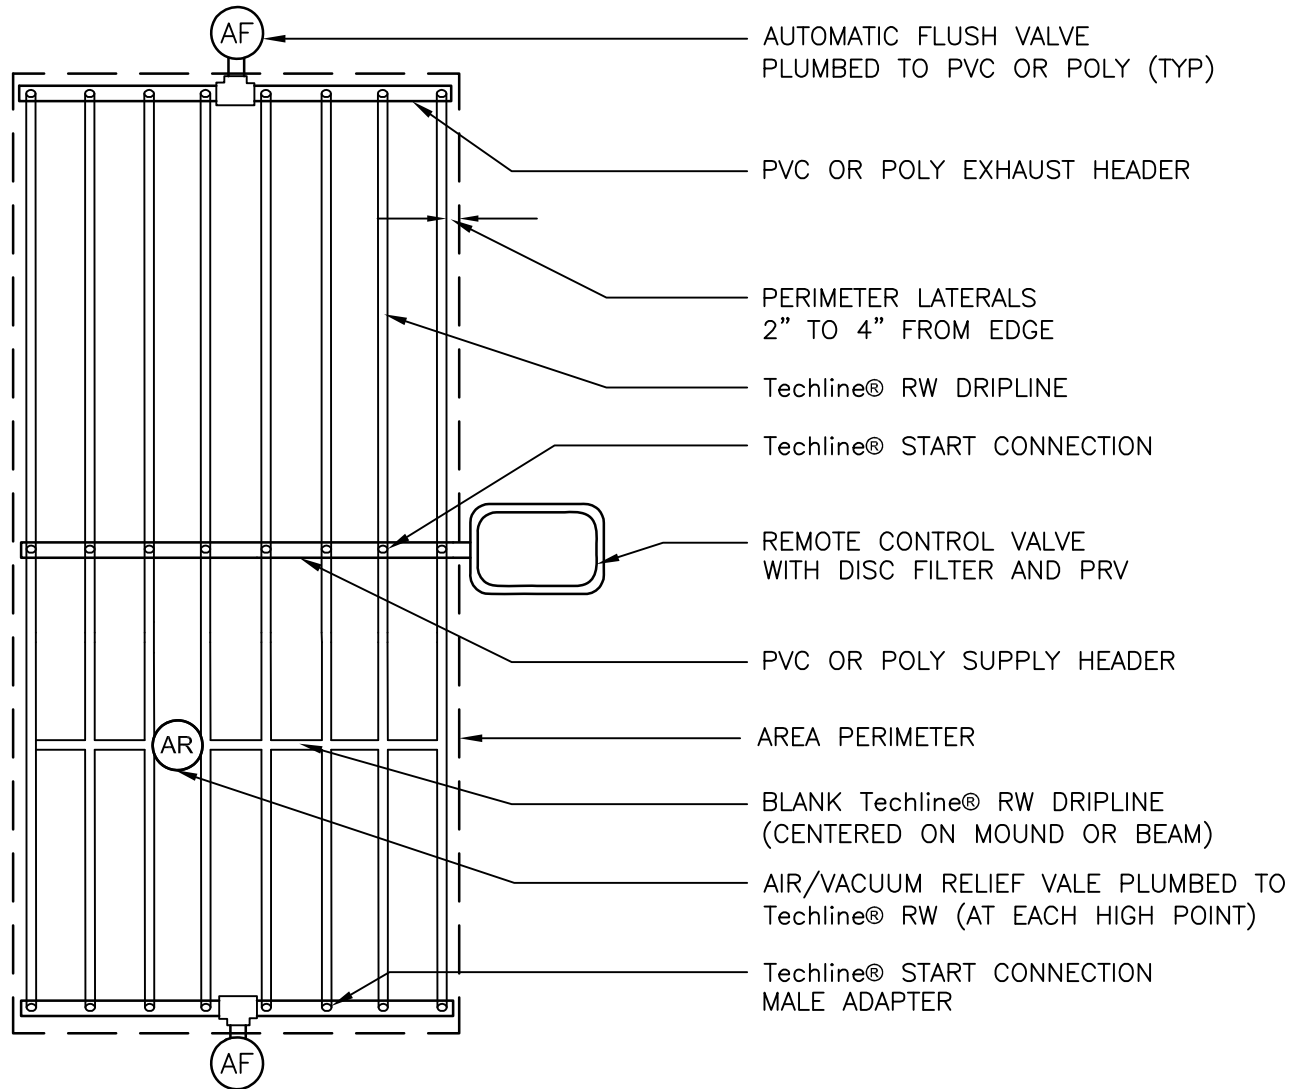

00

Techline® RW CENTER FEED LAYOUT

NOT TO SCALE

DETAIL - RW102