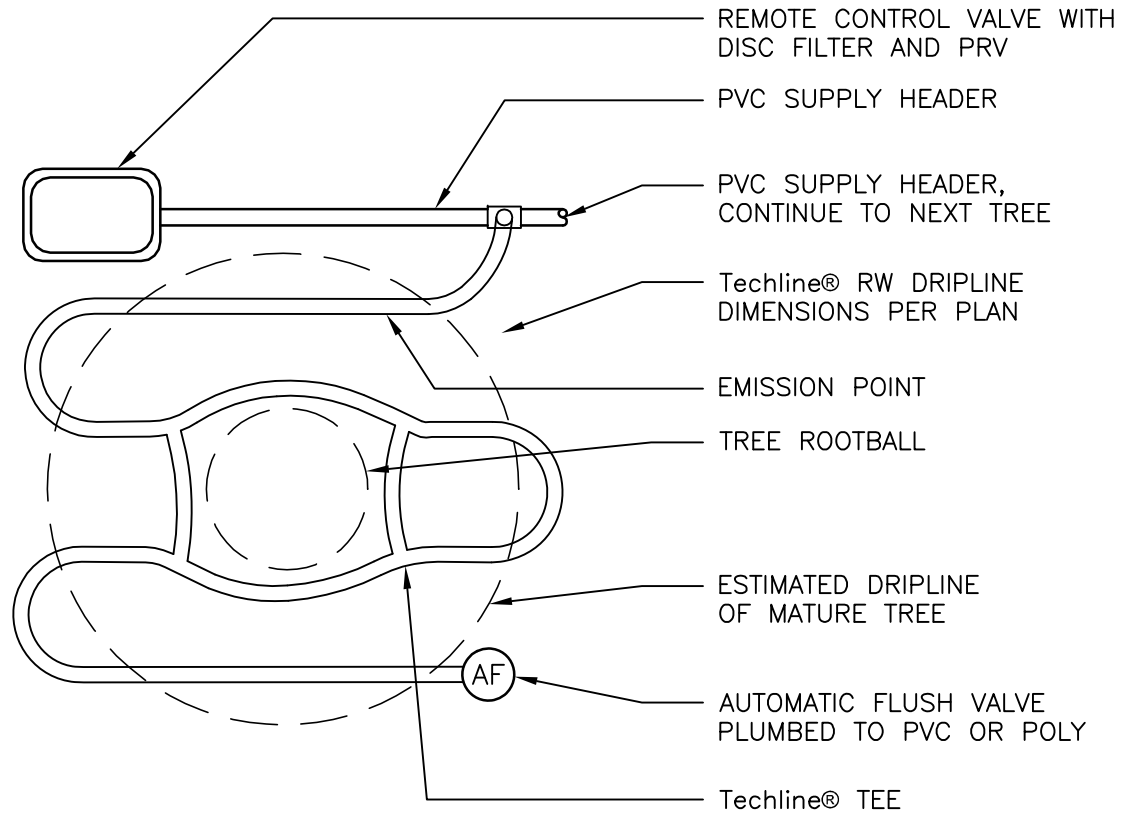

00

Techline® RW TUBING AND ACCESSORIES FOR TREE PLANTING

NOT TO SCALE

DETAIL - RW130