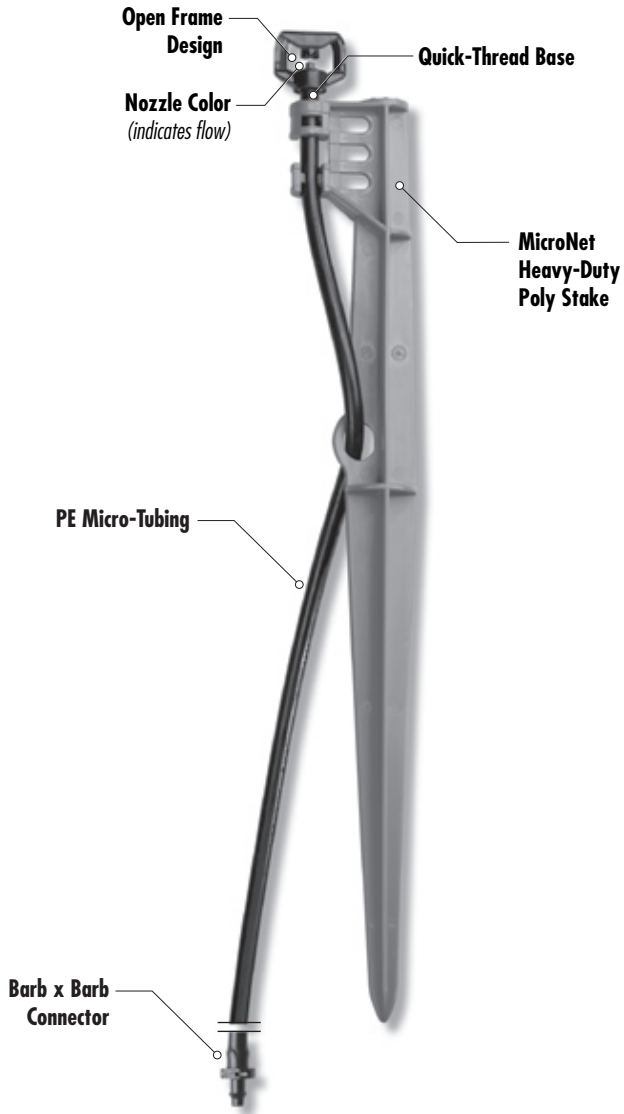

High Performance Spray Jet

Product Advantages:

- Open frame and spray plate.
- No moving parts.
- Wide range of spray patterns and trajectories.
- Color coded nozzles for flow rate identification.
- "Quick" thread for easy insertion into tubing.

Netafim USA - Delivering Total System Solutions for Agriculture

- Dripplines • Sprinklers • Filters • Valves • Air Vents • Flow Meters • Crop Management Technologies

NetJet

Optional Stream Deflector

NetJet with optional Stream Deflector

Optional Stream Deflector

The stream deflector concentrates all the water on the area surrounding the young tree during the early stage of growth. As the tree matures, the stream deflector can be snapped off allowing expanded irrigation coverage.

PART NUMBER

Item Number	Model Number	Description
00015-011250	03712998	Stream Deflector

Applications:

- Specifically designed for orchards, vineyards and nurseries.

Specifications:

- Materials: UV Stabilized Acetal®
- Base connection: Quick-thread (0.16")
- Flow ranges: 6 to 30 GPH
- Spray patterns/streams: See reverse