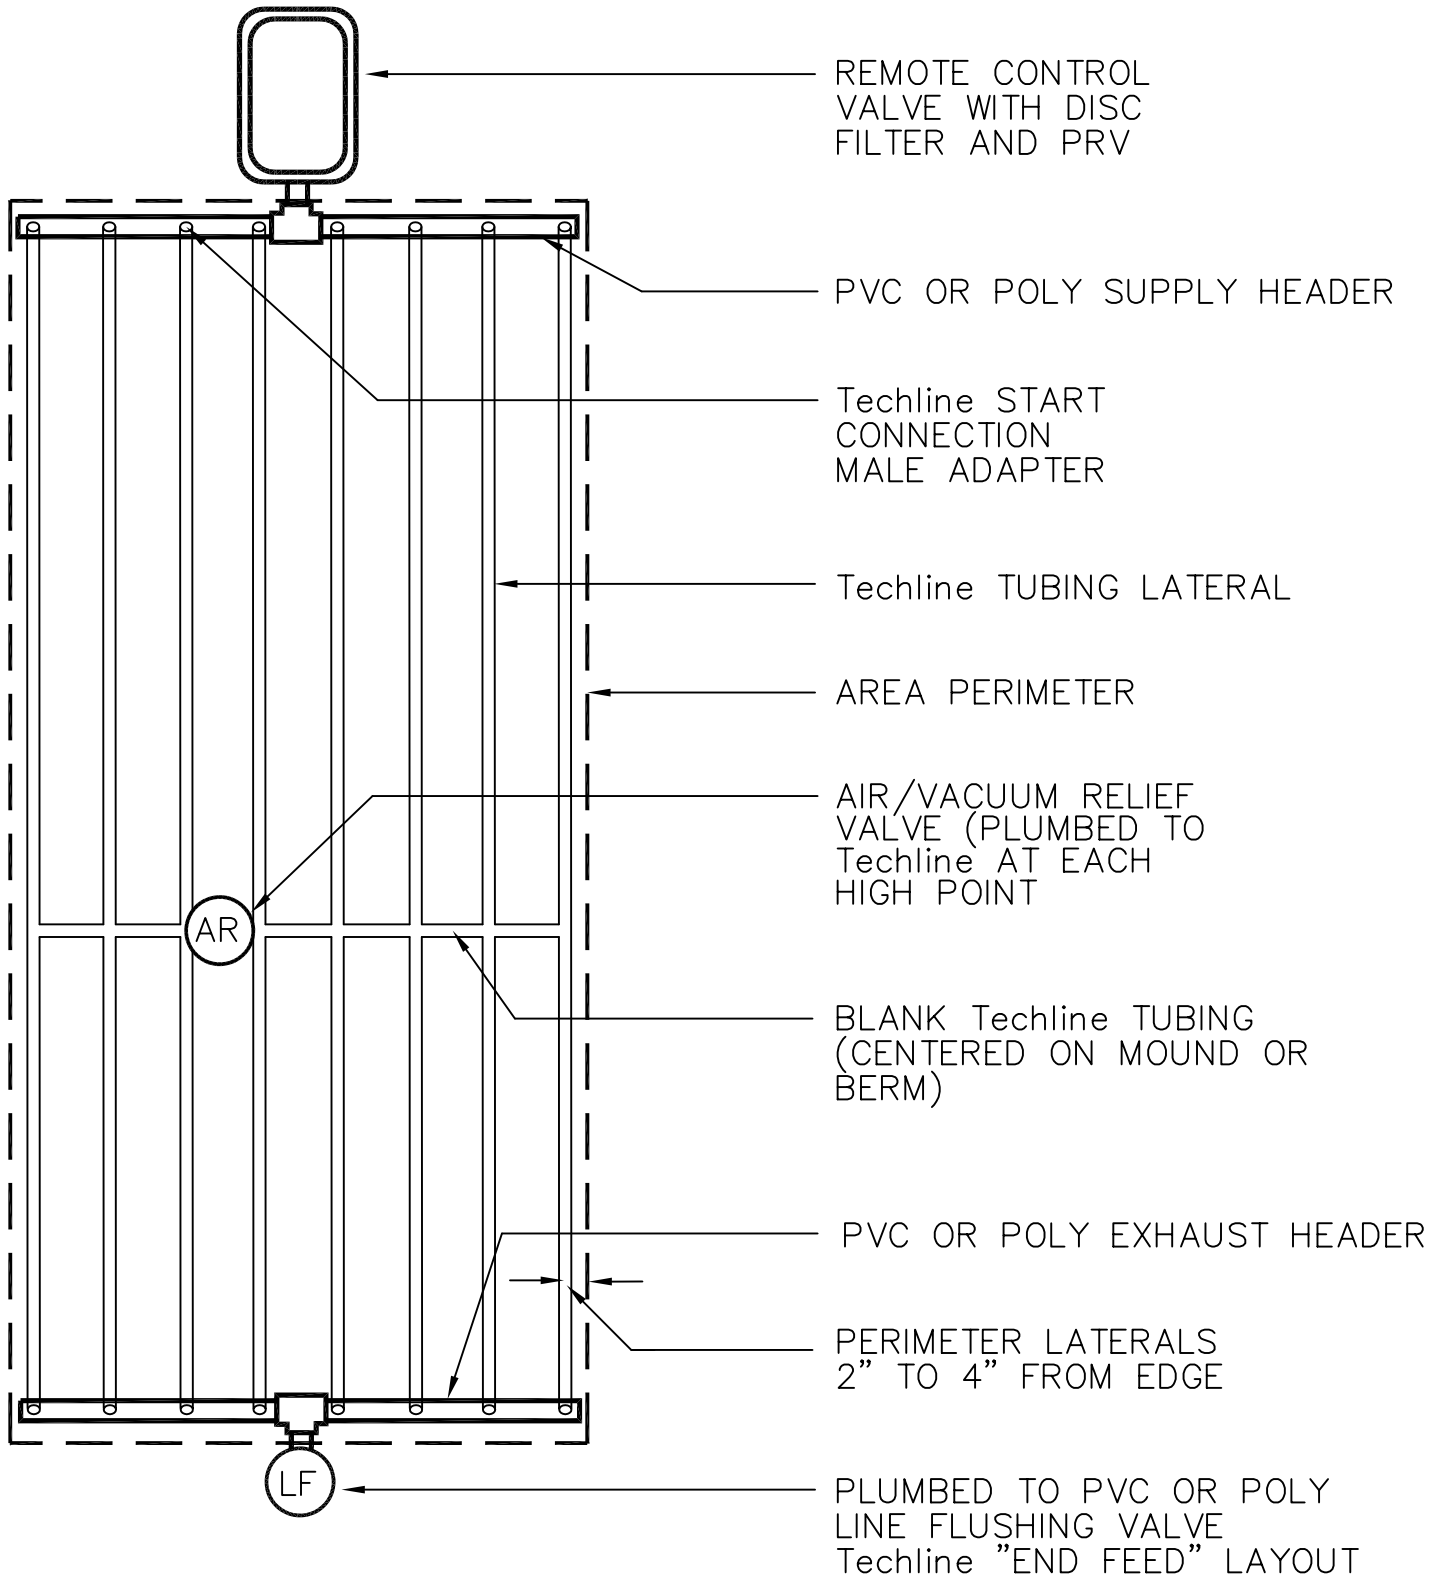

# Detail A101

 Techline END FEED LAYOUT

DETAIL - NO SCALE