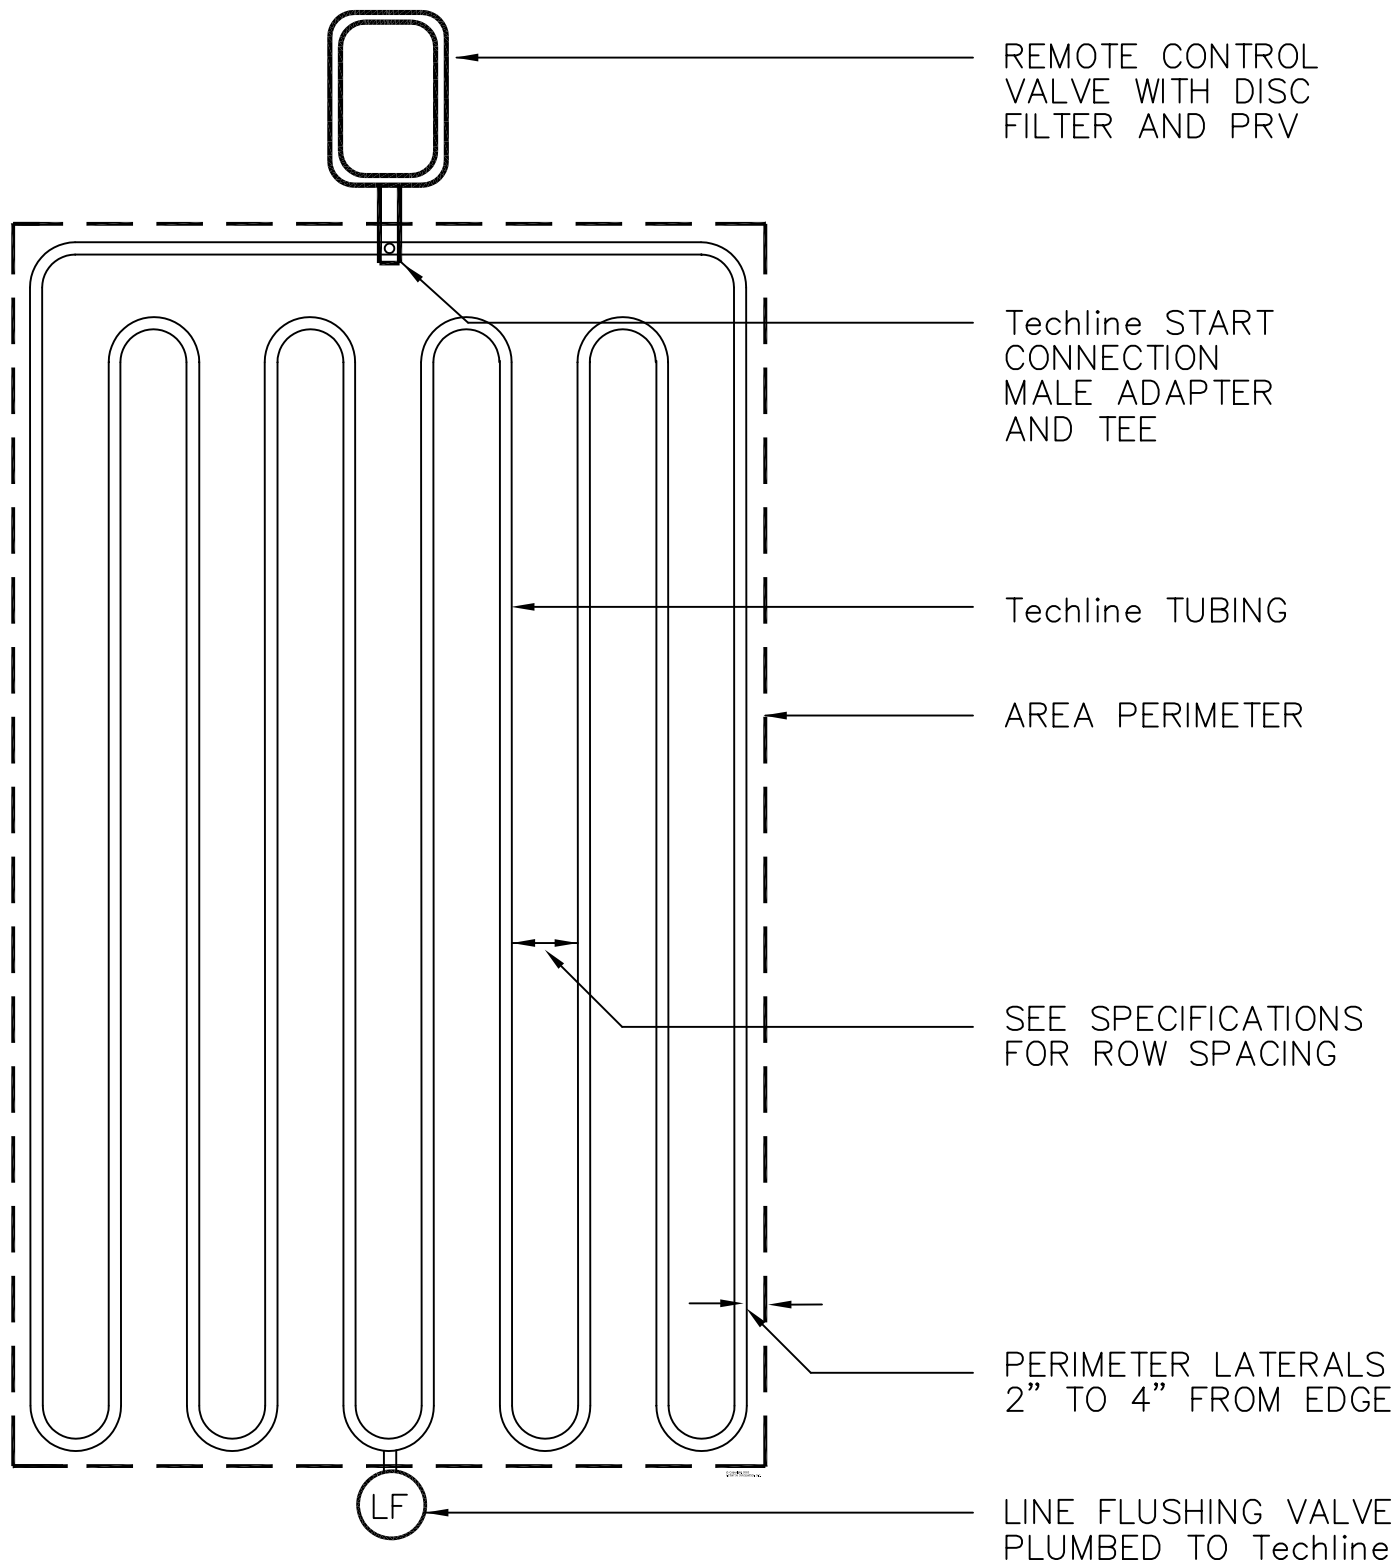

# Detail A101 Lite

## Techline LITE END FEED LAYOUT

DETAIL - NO SCALE