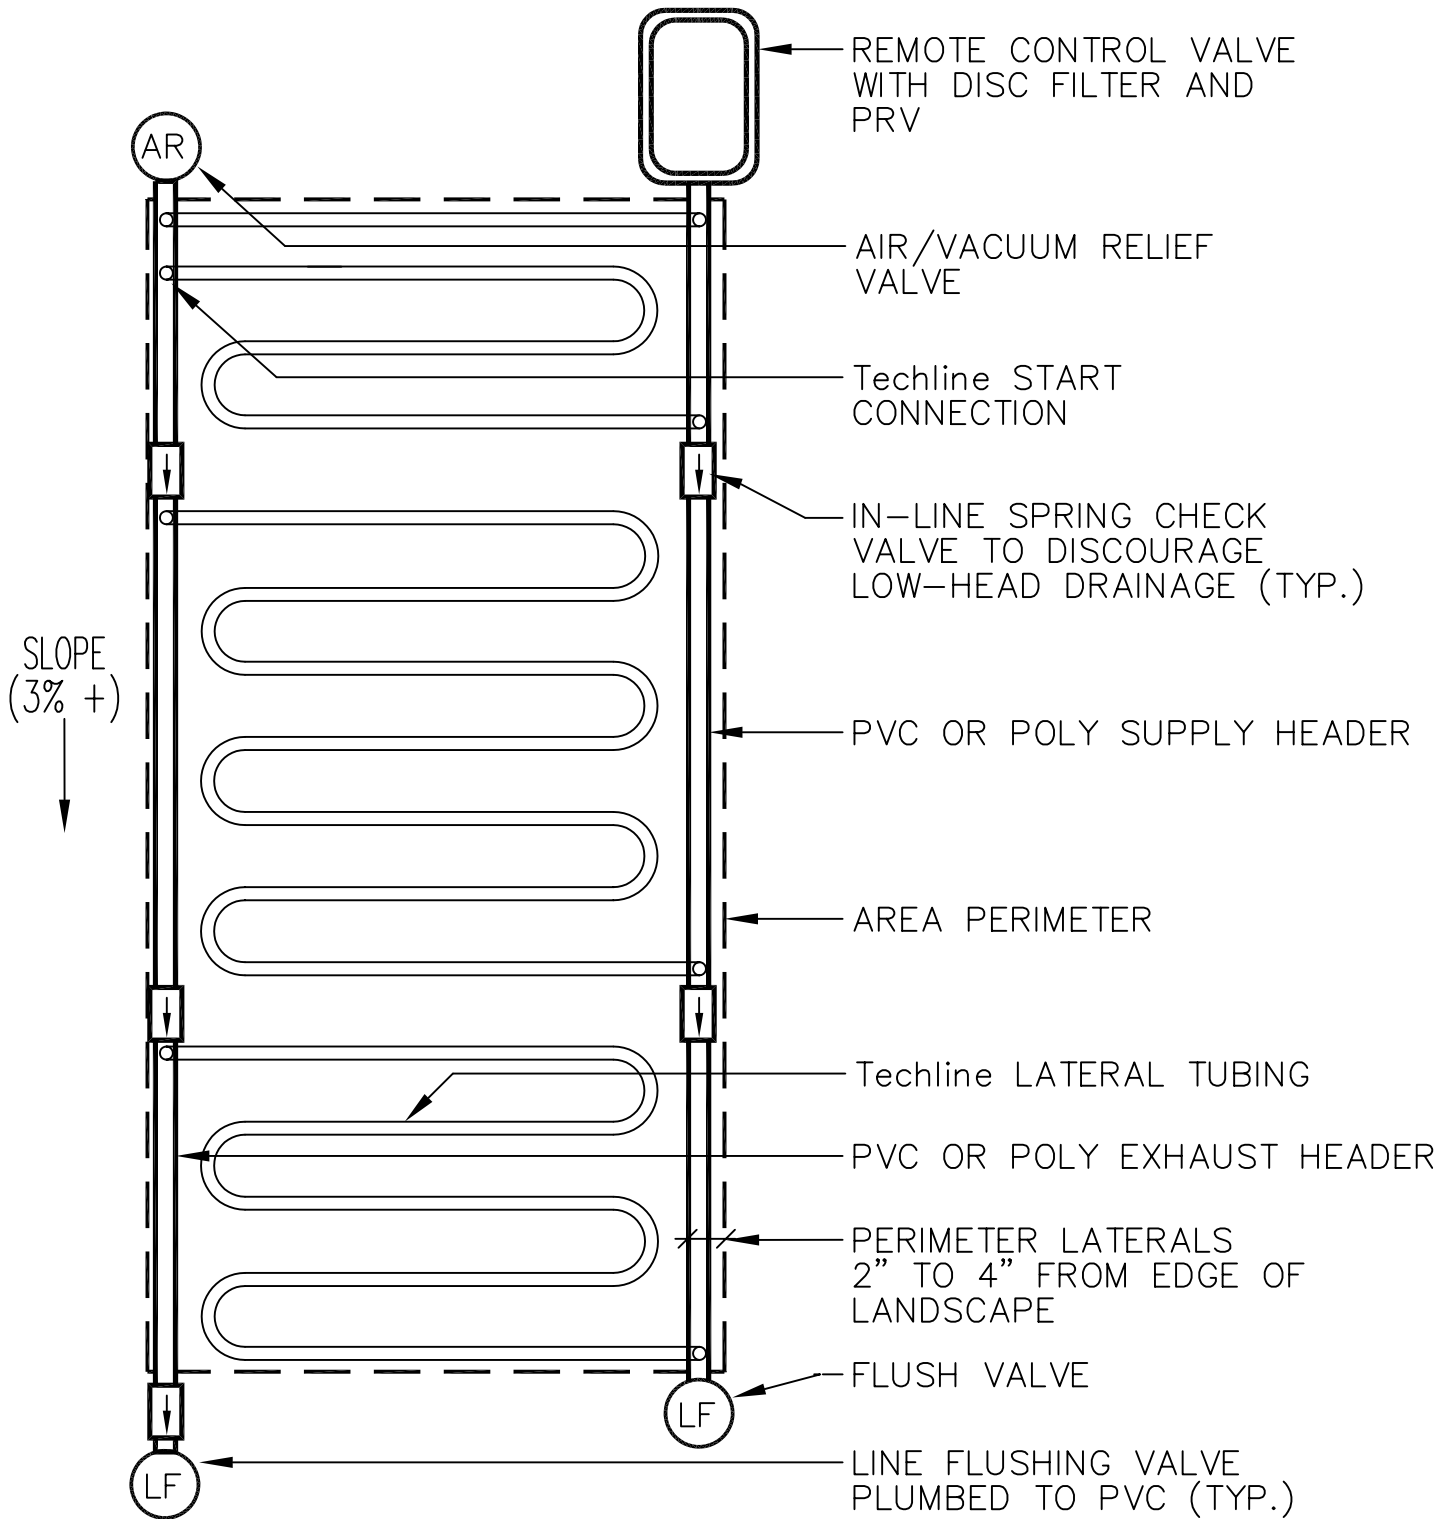

Detail A110 Lite

○ Techline MEDIAN ISLAND, DOWN SLOPE
LITE LAYOUT

DETAIL - NO SCALE