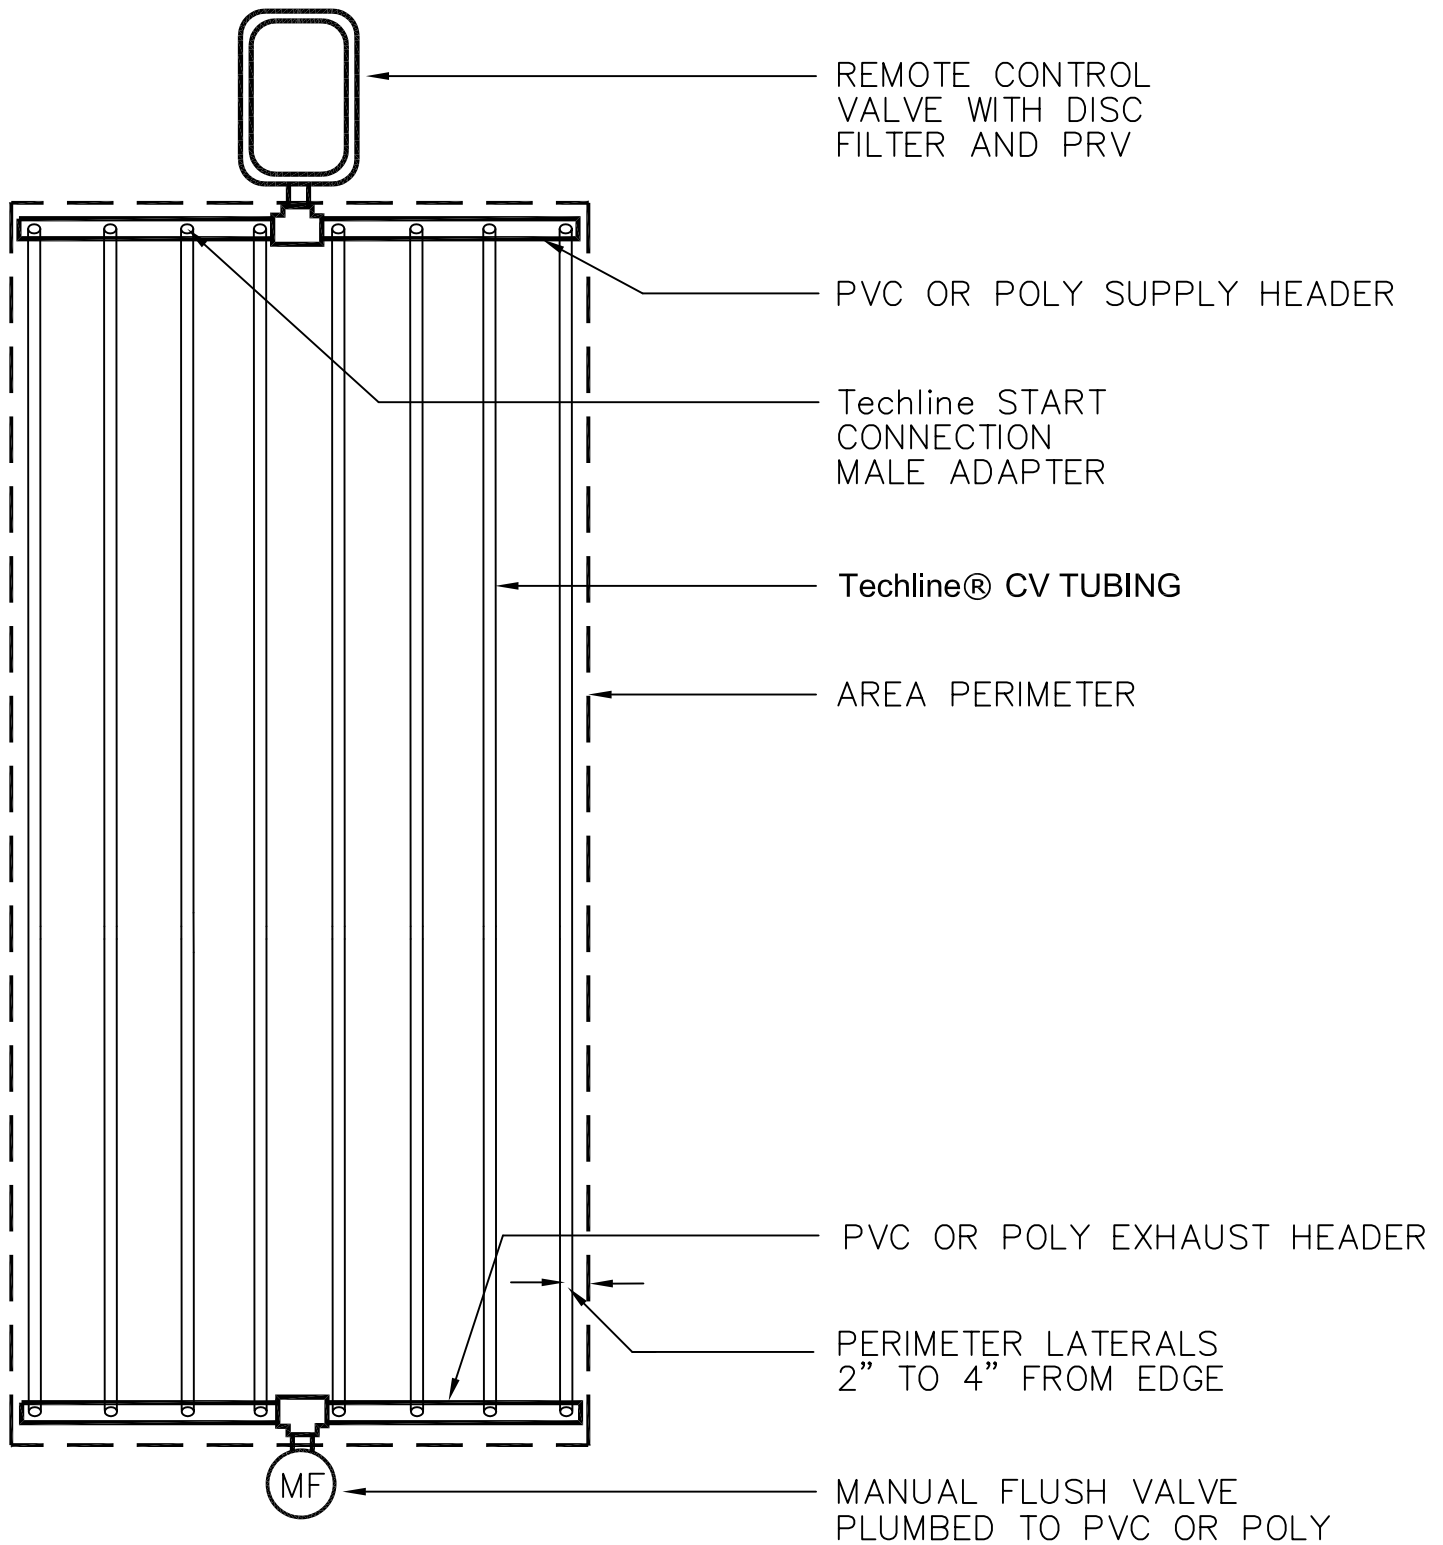

Detail C101

Techline® CV END FEED LAYOUT

DETAIL - NO SCALE