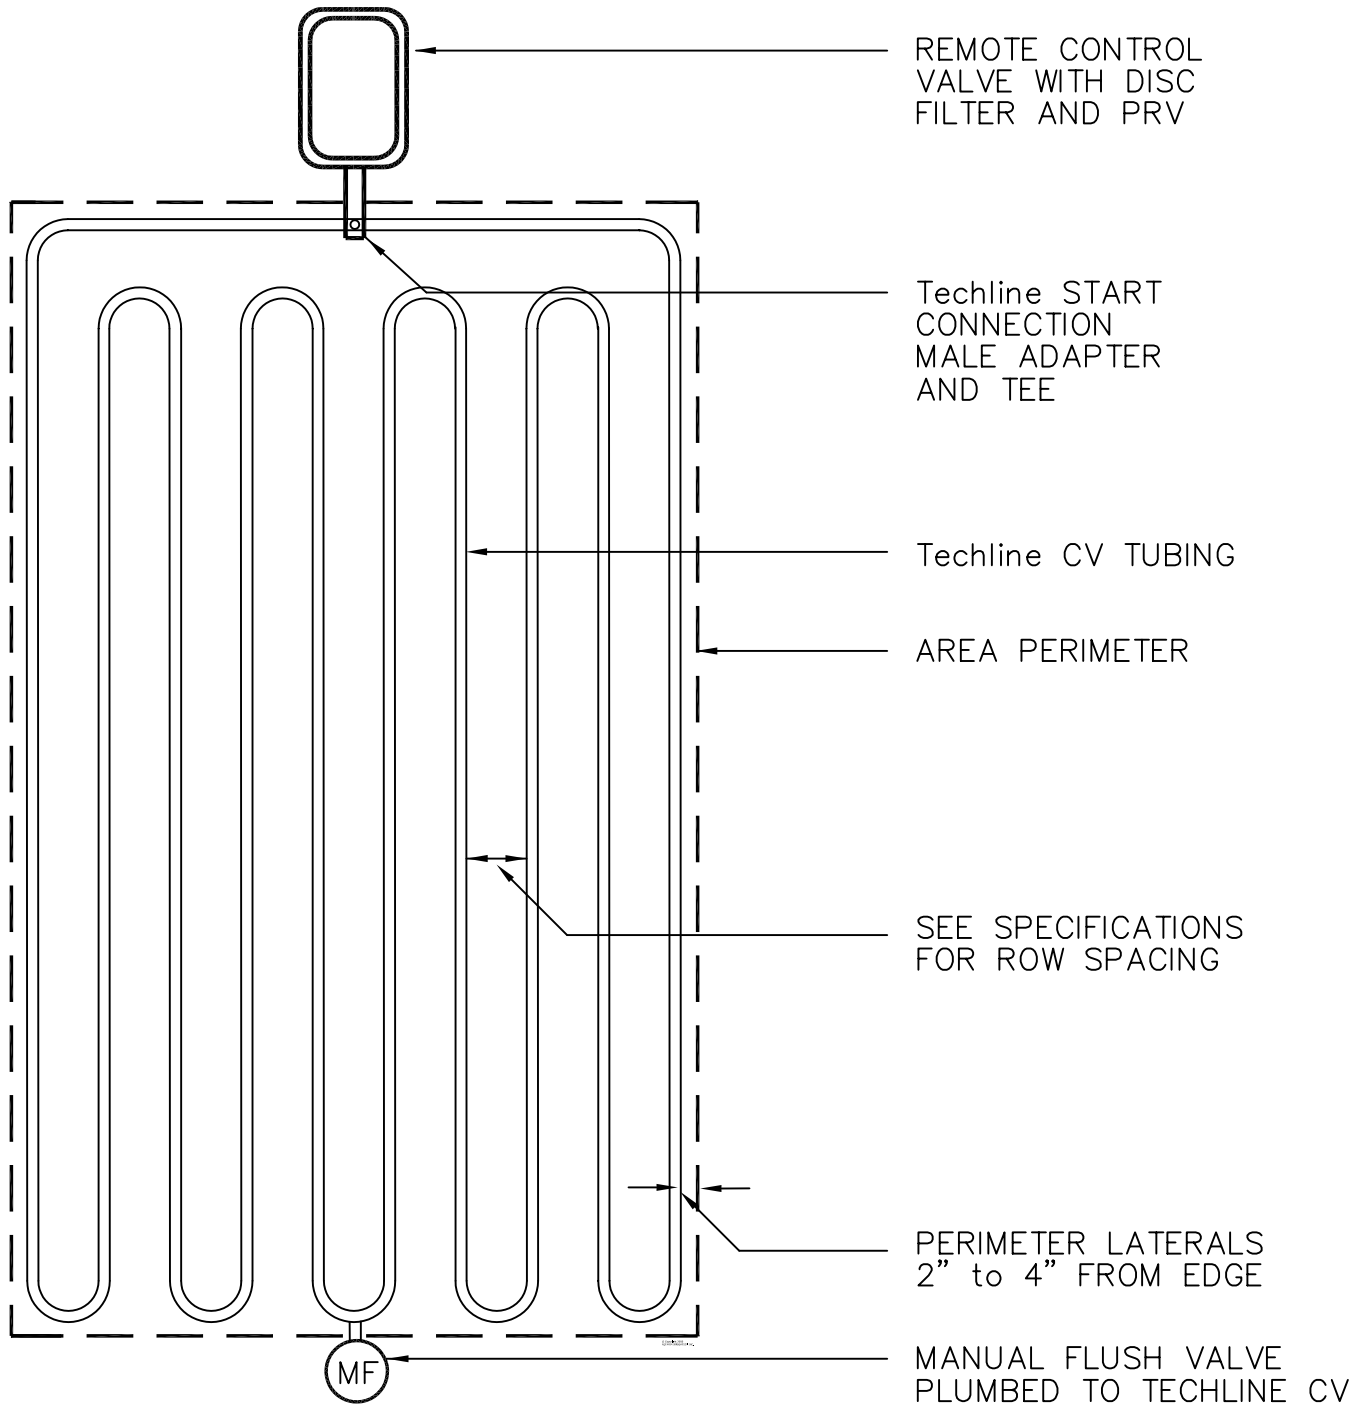

Detail C101 Lite

Techline CV LITE END FEED LAYOUT

DETAIL - NO SCALE