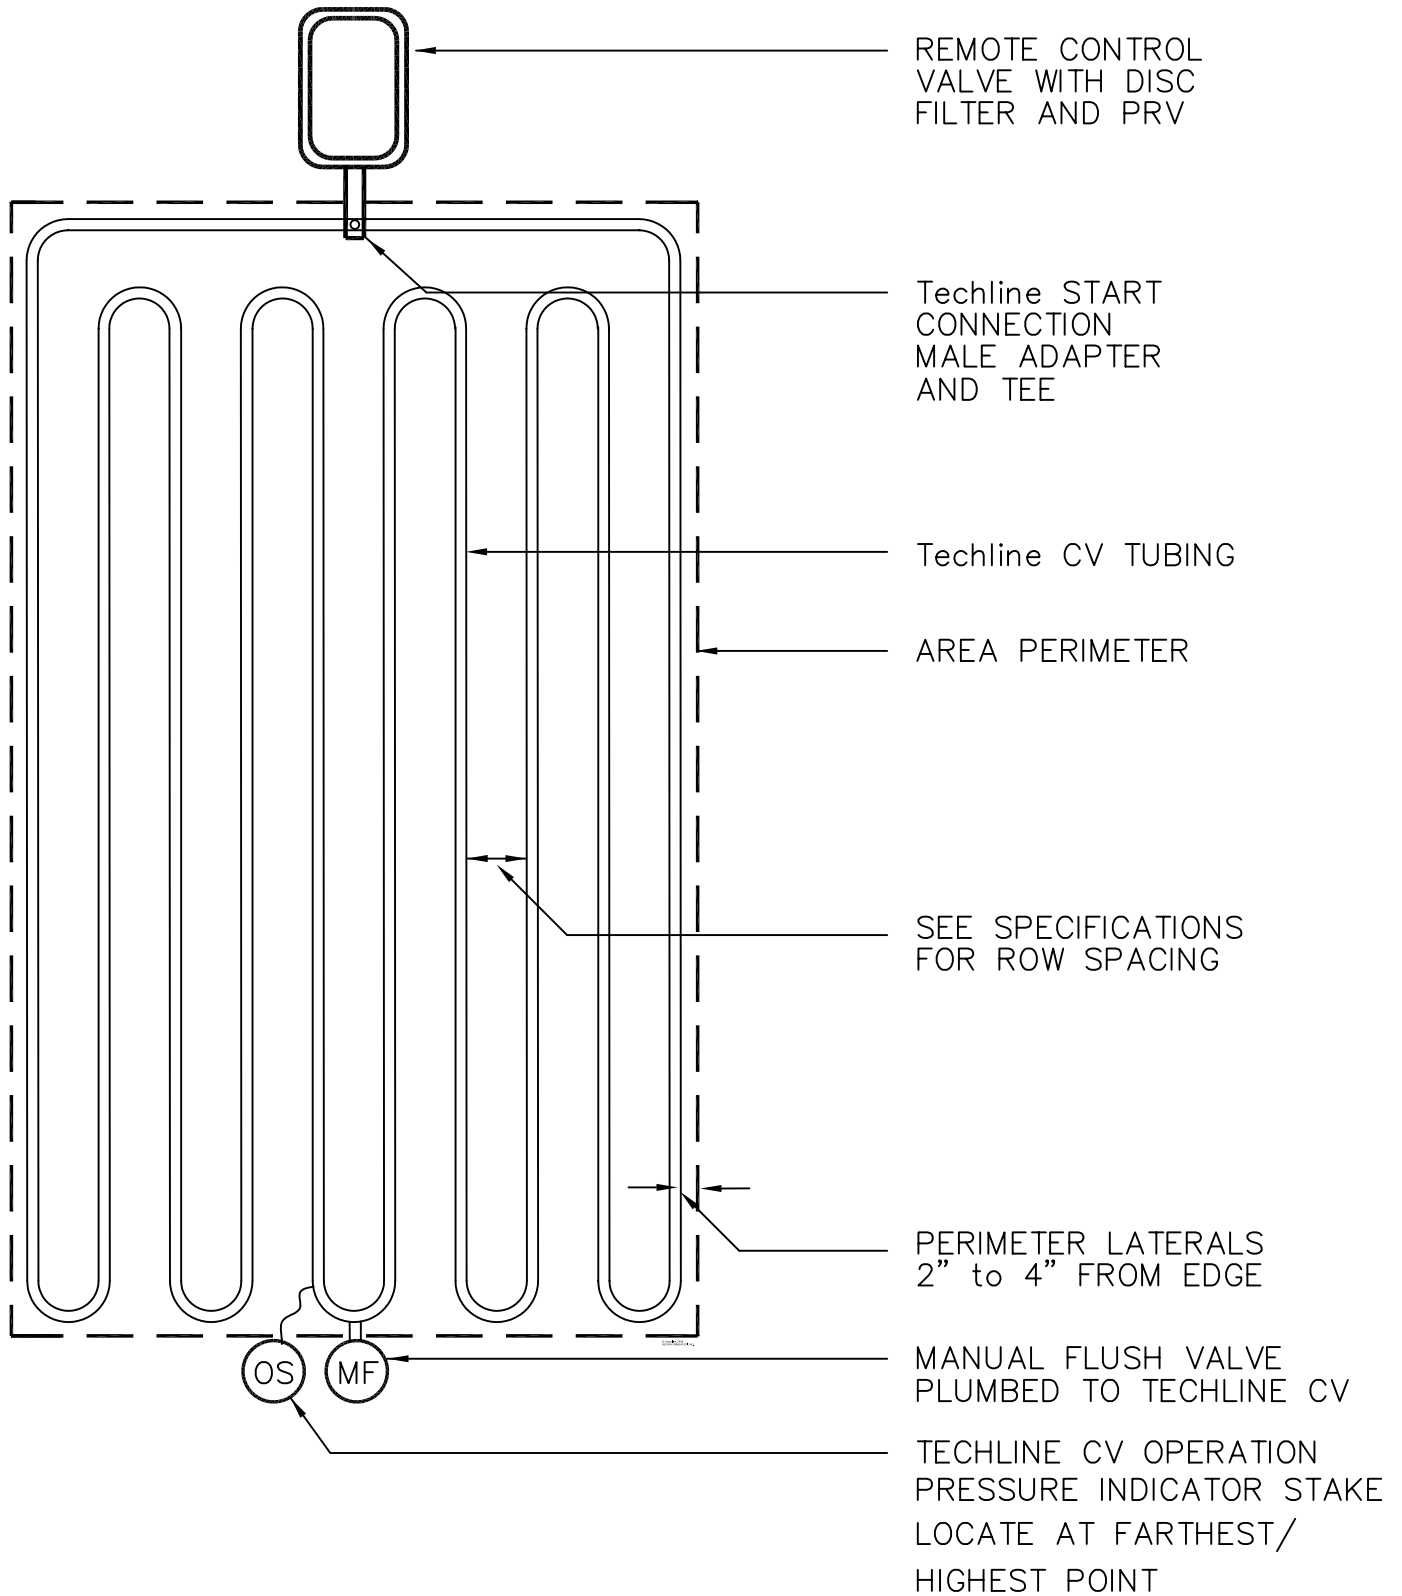

Detail C101 Lite A

○ Techline CV LITE END FEED LAYOUT WITH INDICATOR

DETAIL - NO SCALE