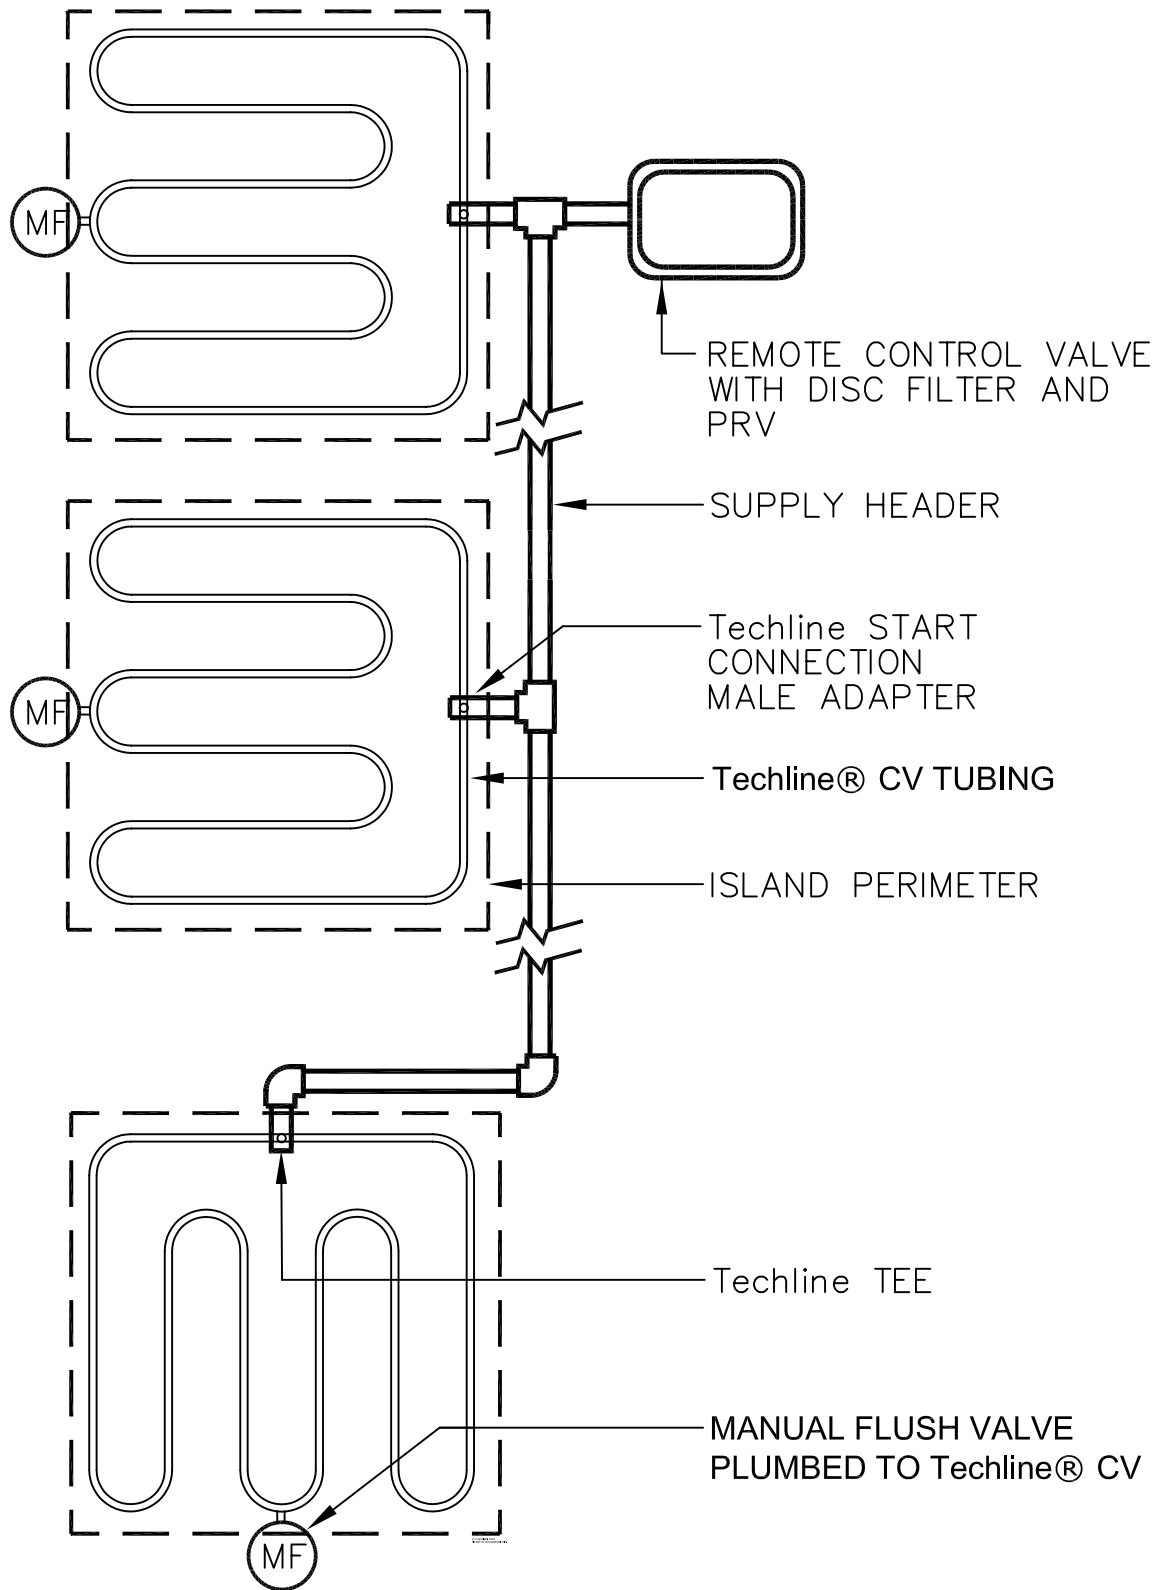

Detail C103 Lite

Techline® CV Lite ISLAND LAYOUT

DETAIL - NO SCALE