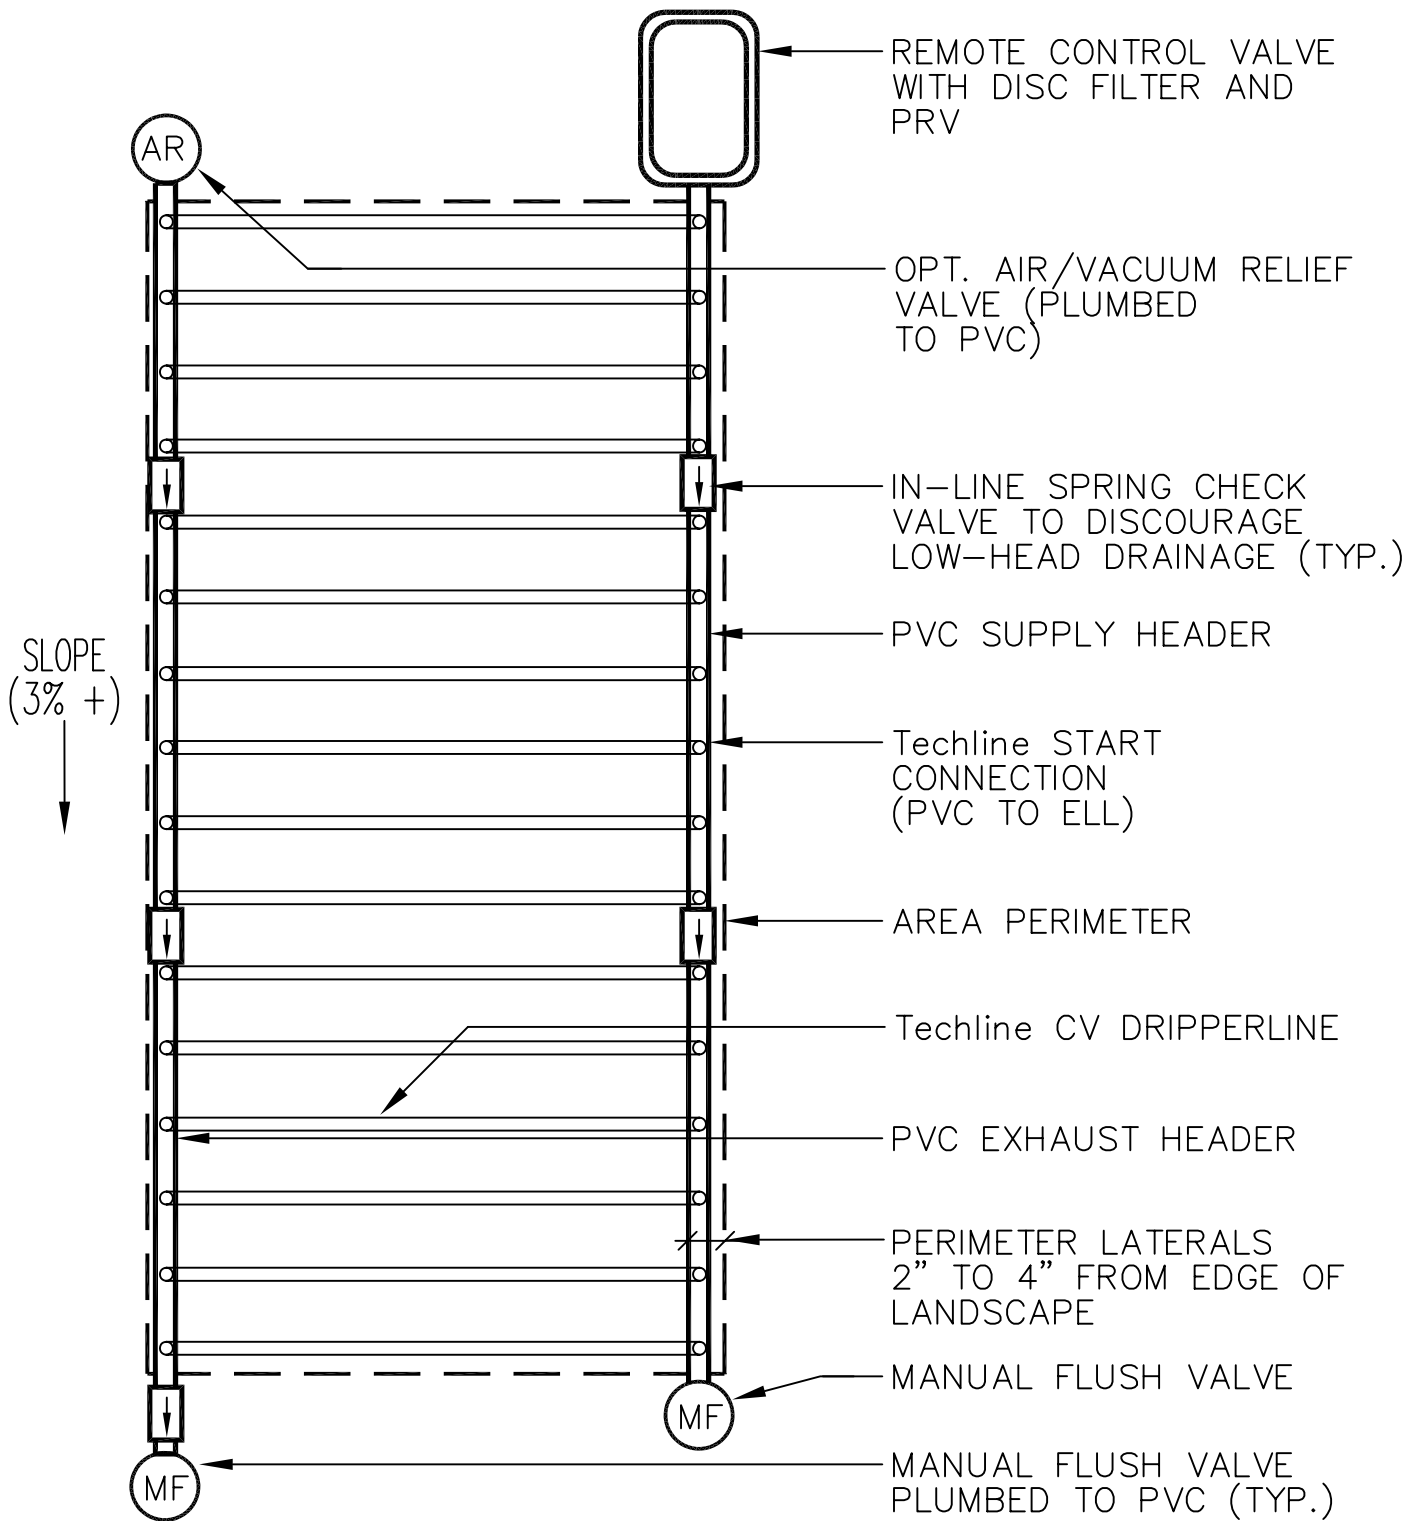

Detail C110

○ Techline CV MEDIAN ISLAND, DOWN SLOPE

DETAIL - NO SCALE