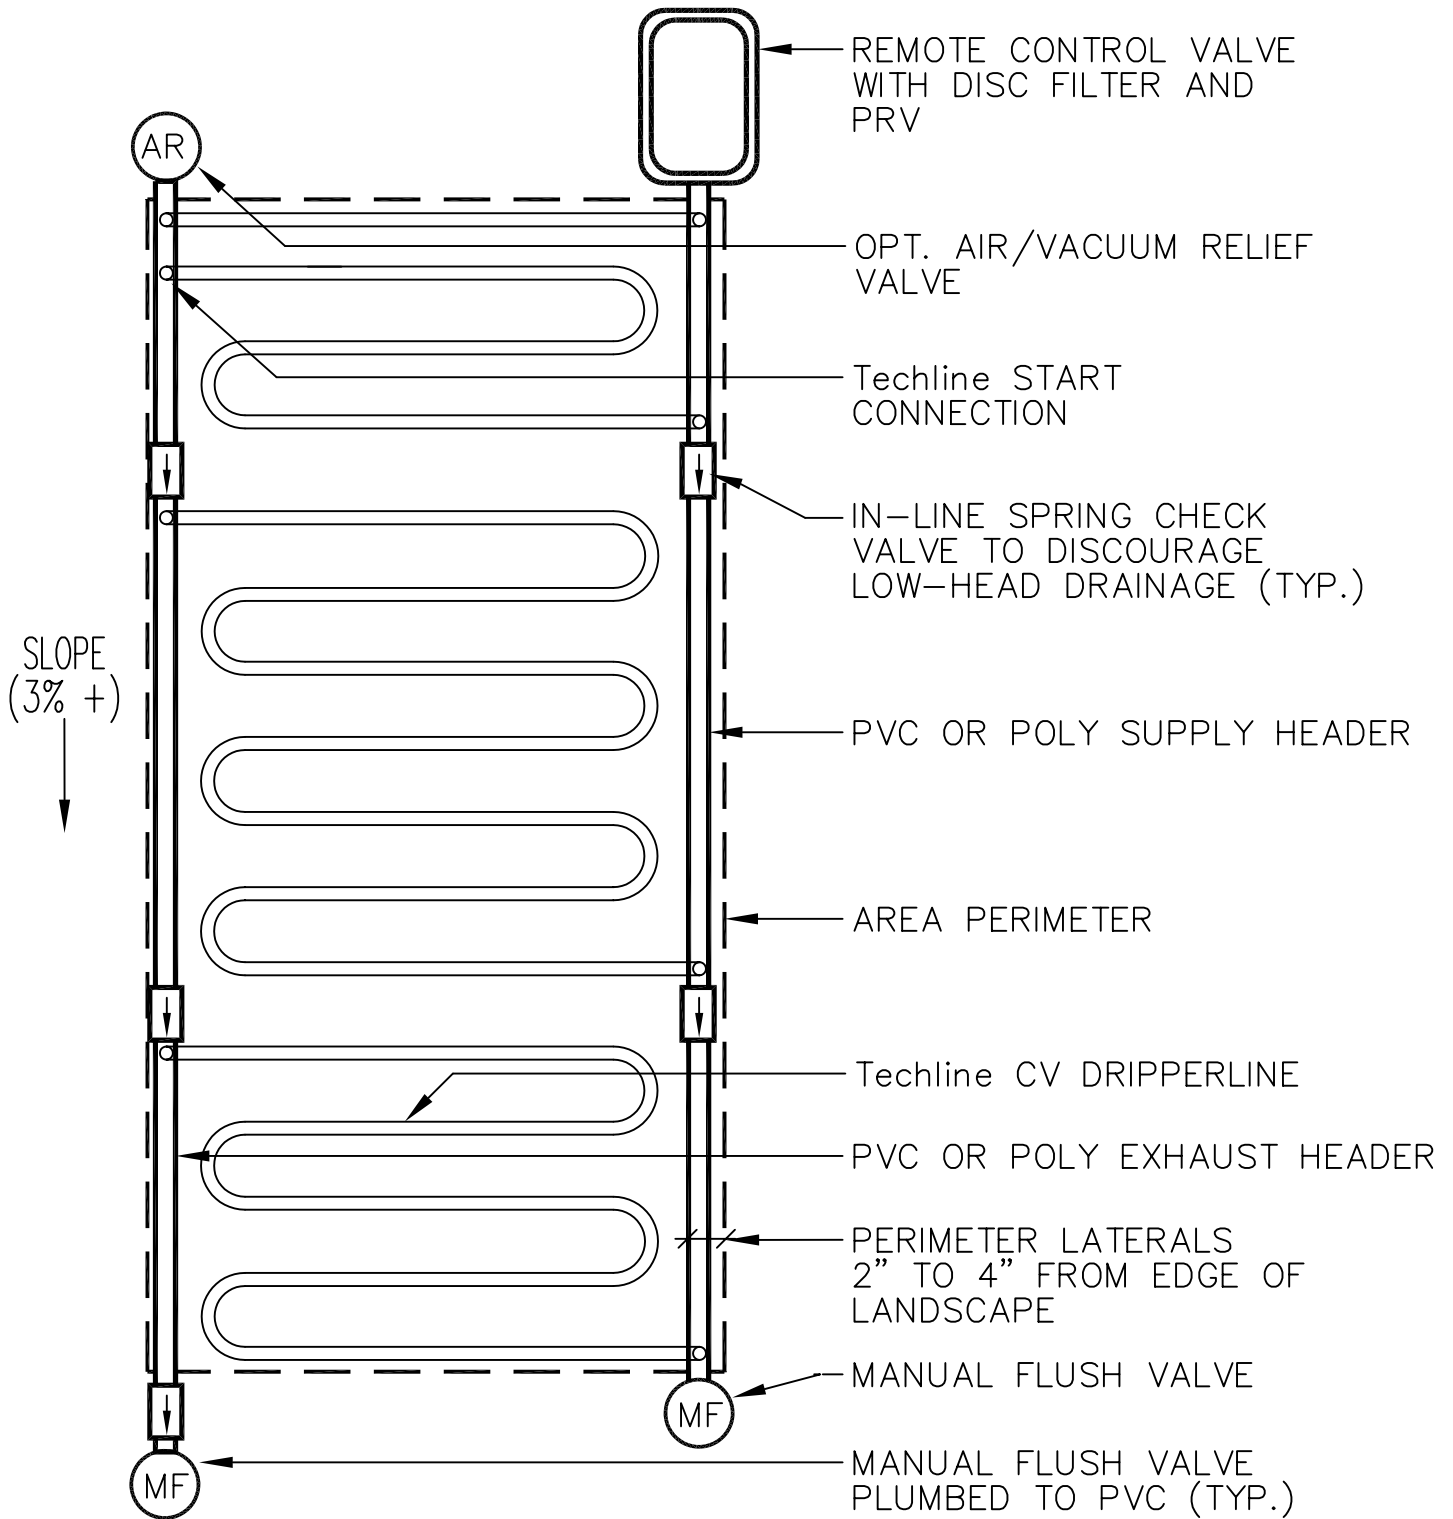

Detail C110 Lite

○ Techline CV MEDIAN ISLAND, DOWN SLOPE
LITE LAYOUT

DETAIL - NO SCALE