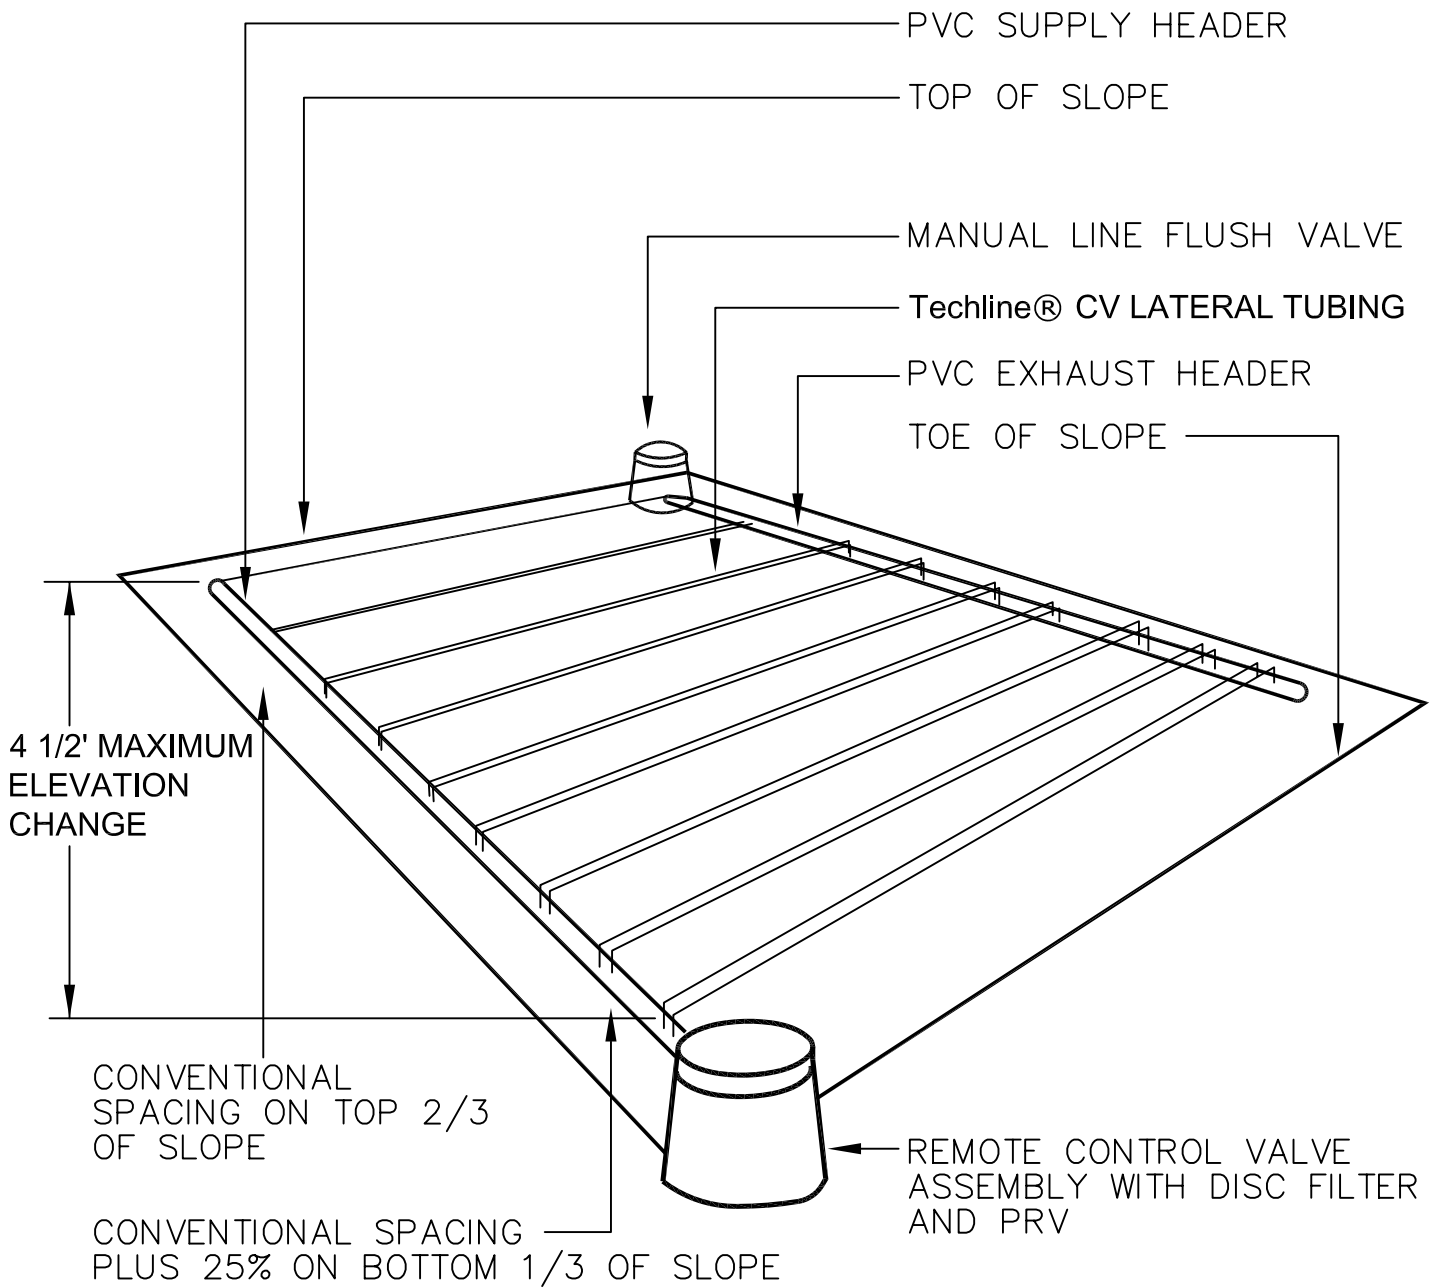

Detail C302

NOTE:

ALIGN Techline CV LATERALS PARALLEL TO THE CONTOURS OF THE SLOPE

Techline® CV SLOPE FEED LAYOUT

DETAIL - NO SCALE