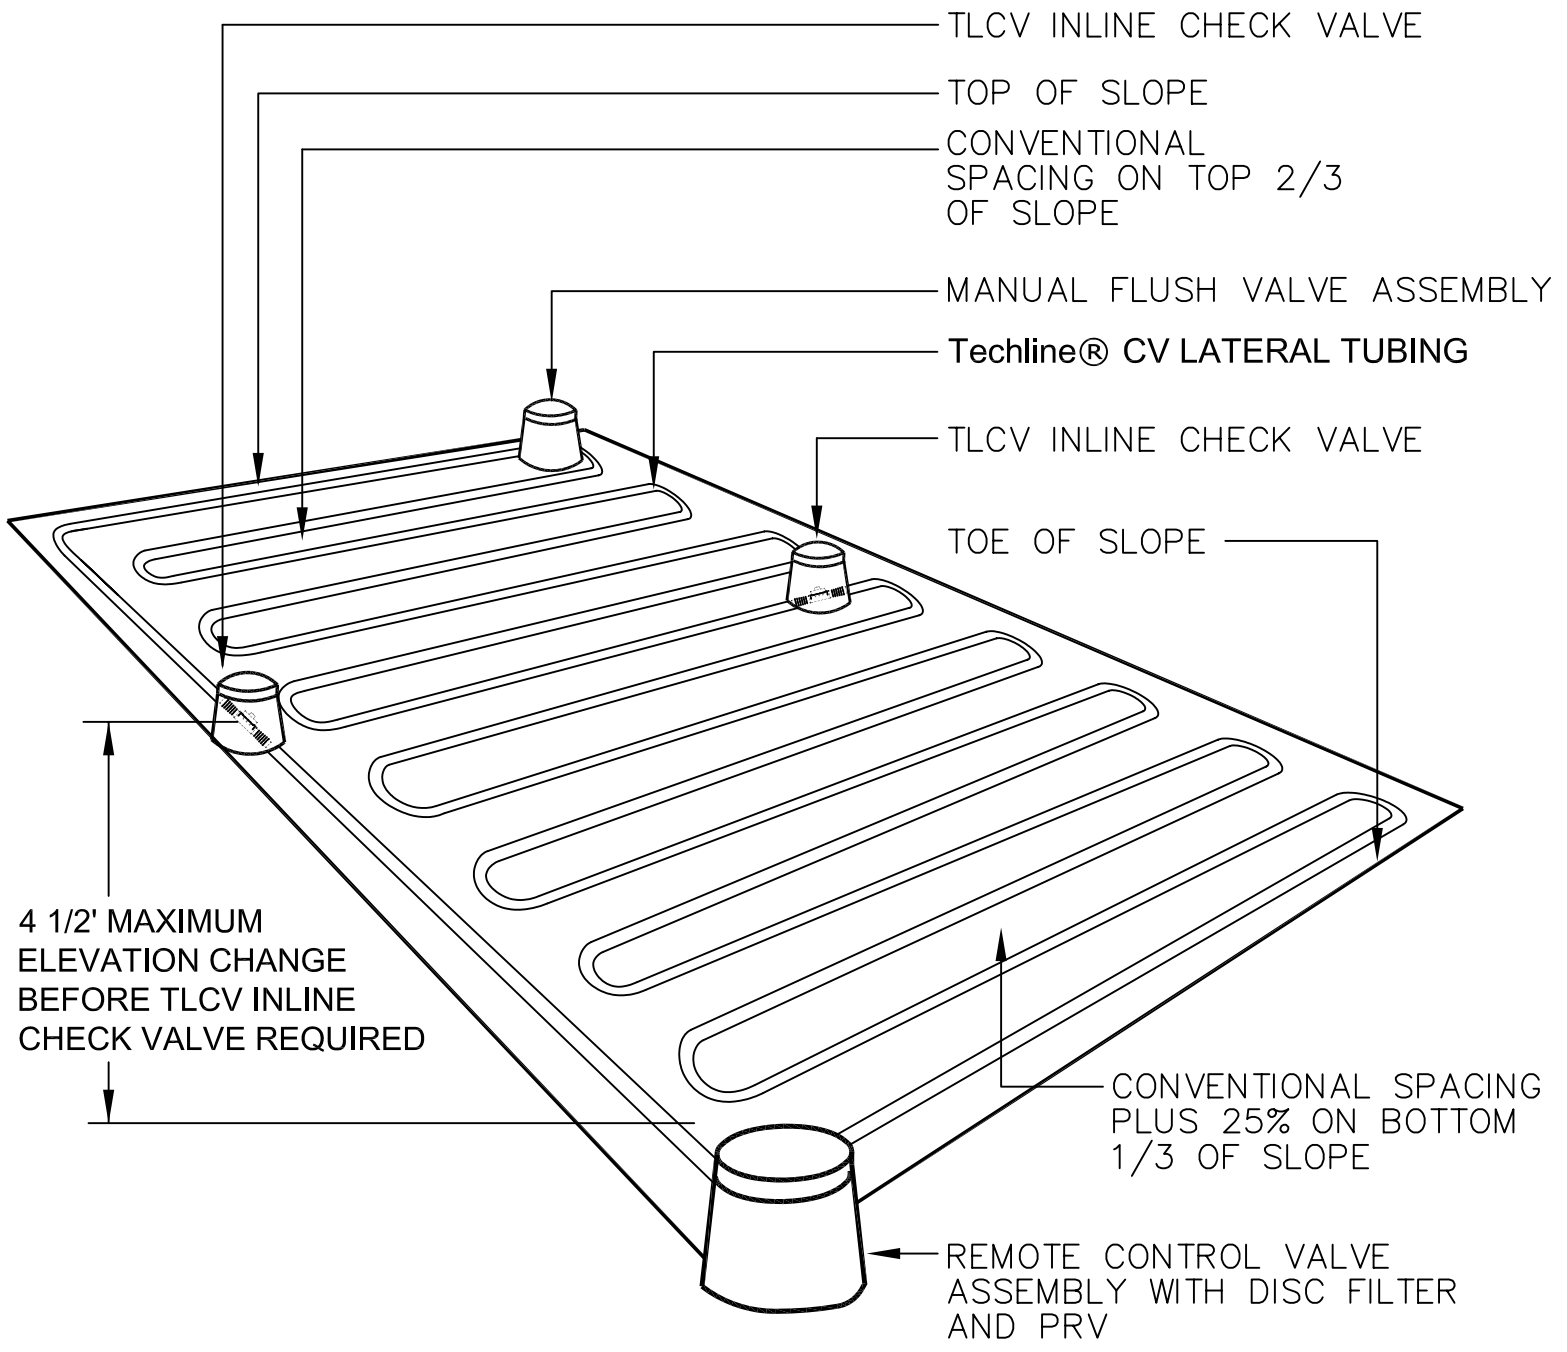

Detail C302 Lite

NOTE:
ALIGN Techline LATERALS PARALLEL TO THE CONTOURS OF THE SLOPE

Techline® CV LITE SLOPE LAYOUT WITH INLINE CHECK VALVES

DETAIL - NO SCALE