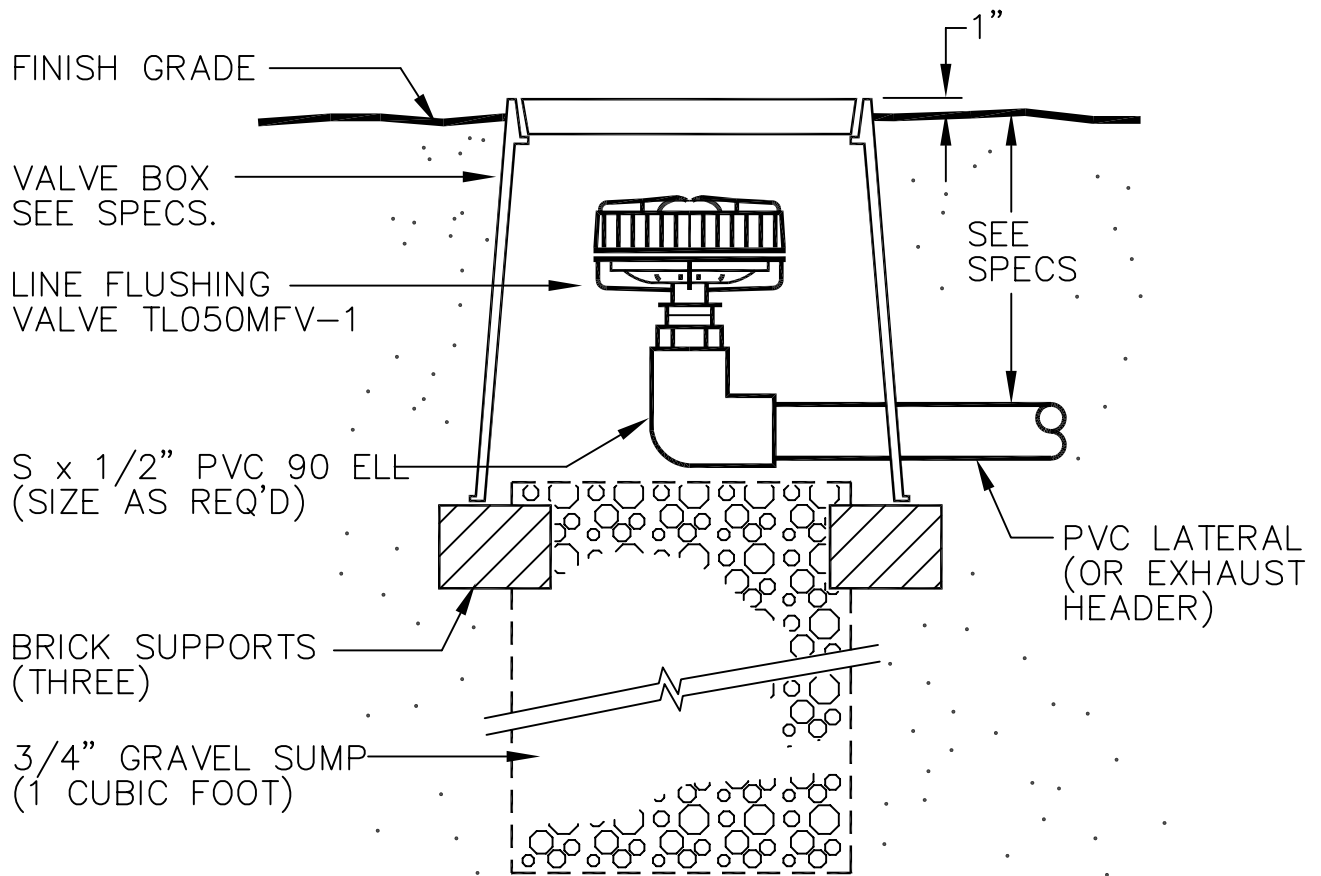

Detail D223T

○ Techline LINE FLUSHING VALVE
(PLUMBED TO PVC)

SECTION - NO SCALE