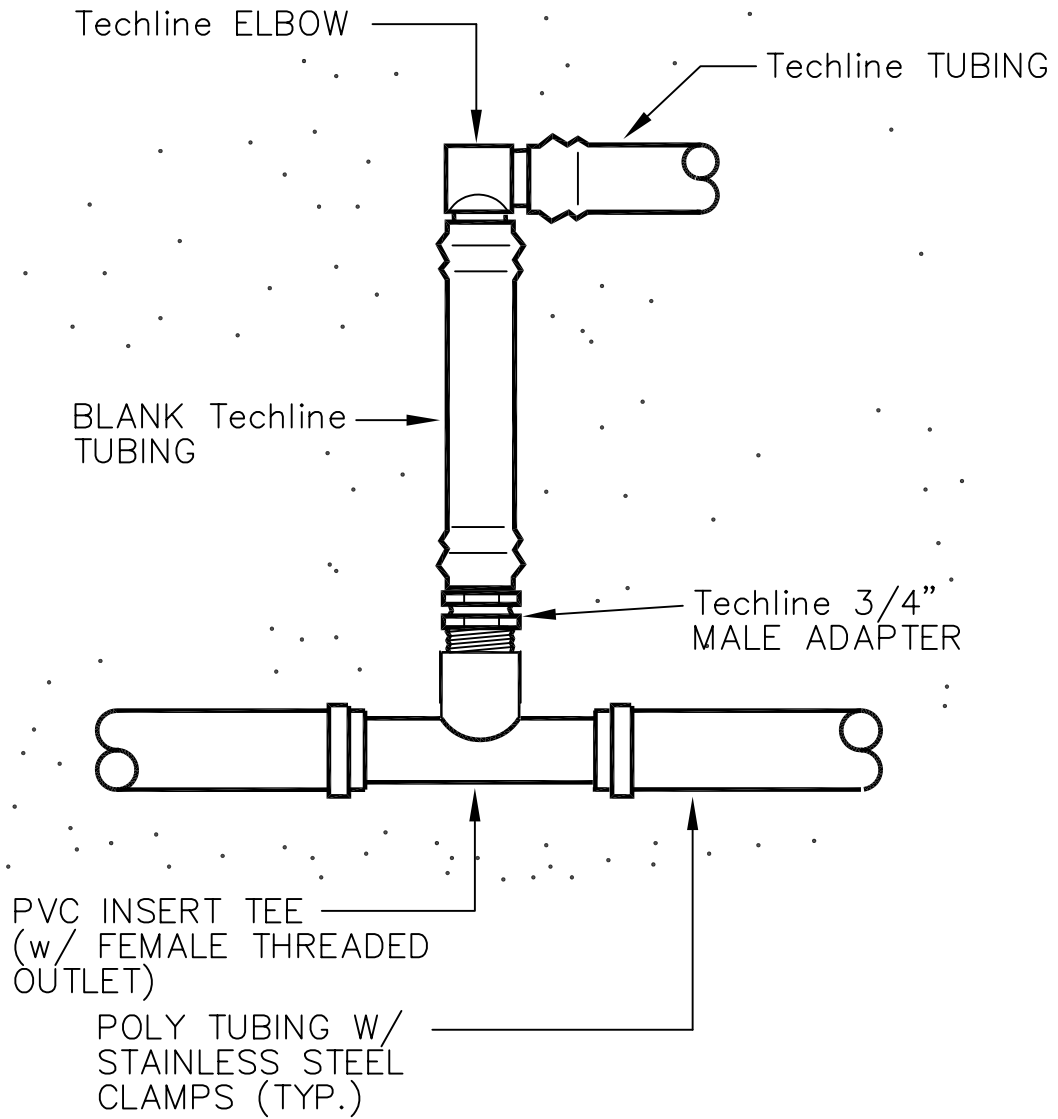

# Details E225b

## Techline START CONNECTION

POLY TUBING TO ELL

SECTION - NO SCALE