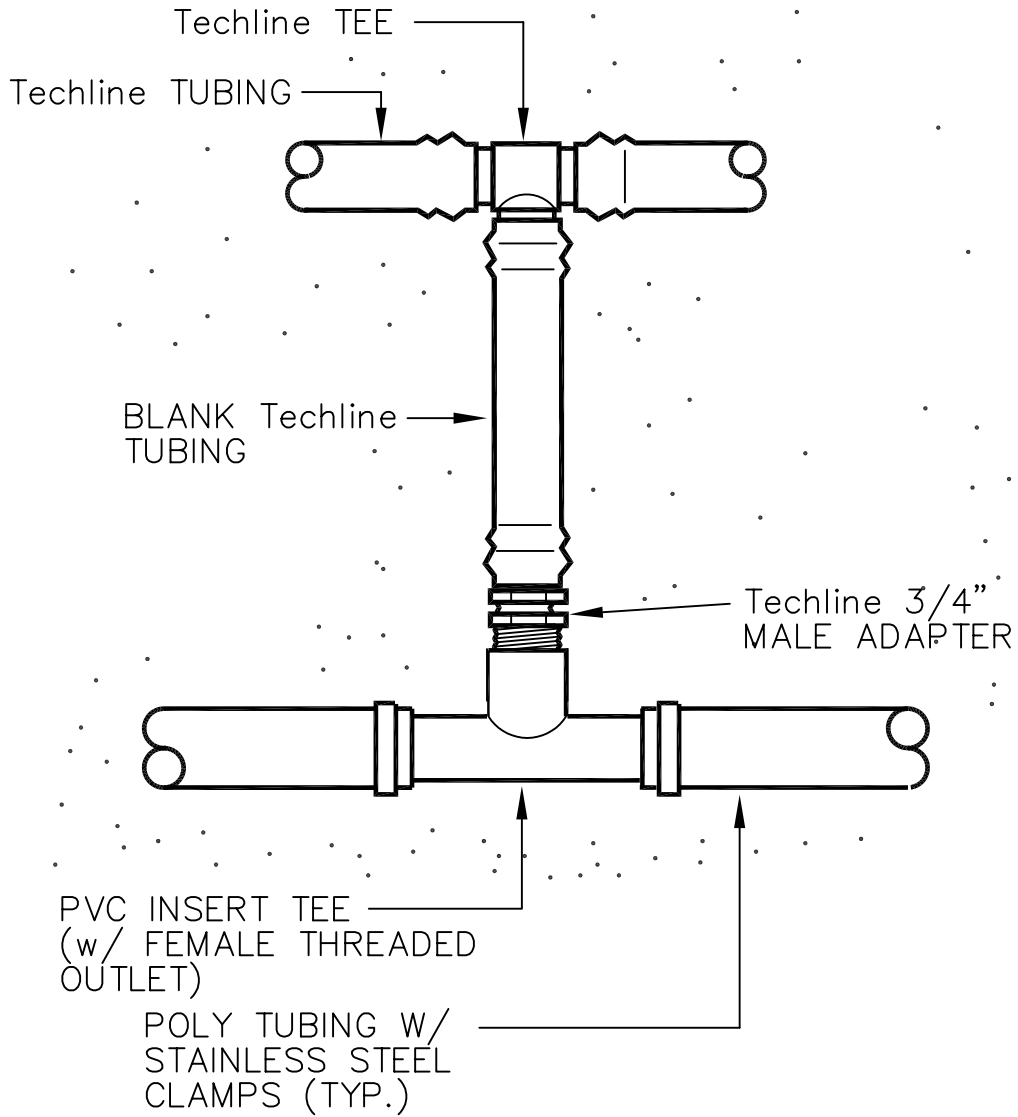

Details E235b

Techline START CONNECTION

POLY TUBING TO TEE

SECTION - NO SCALE