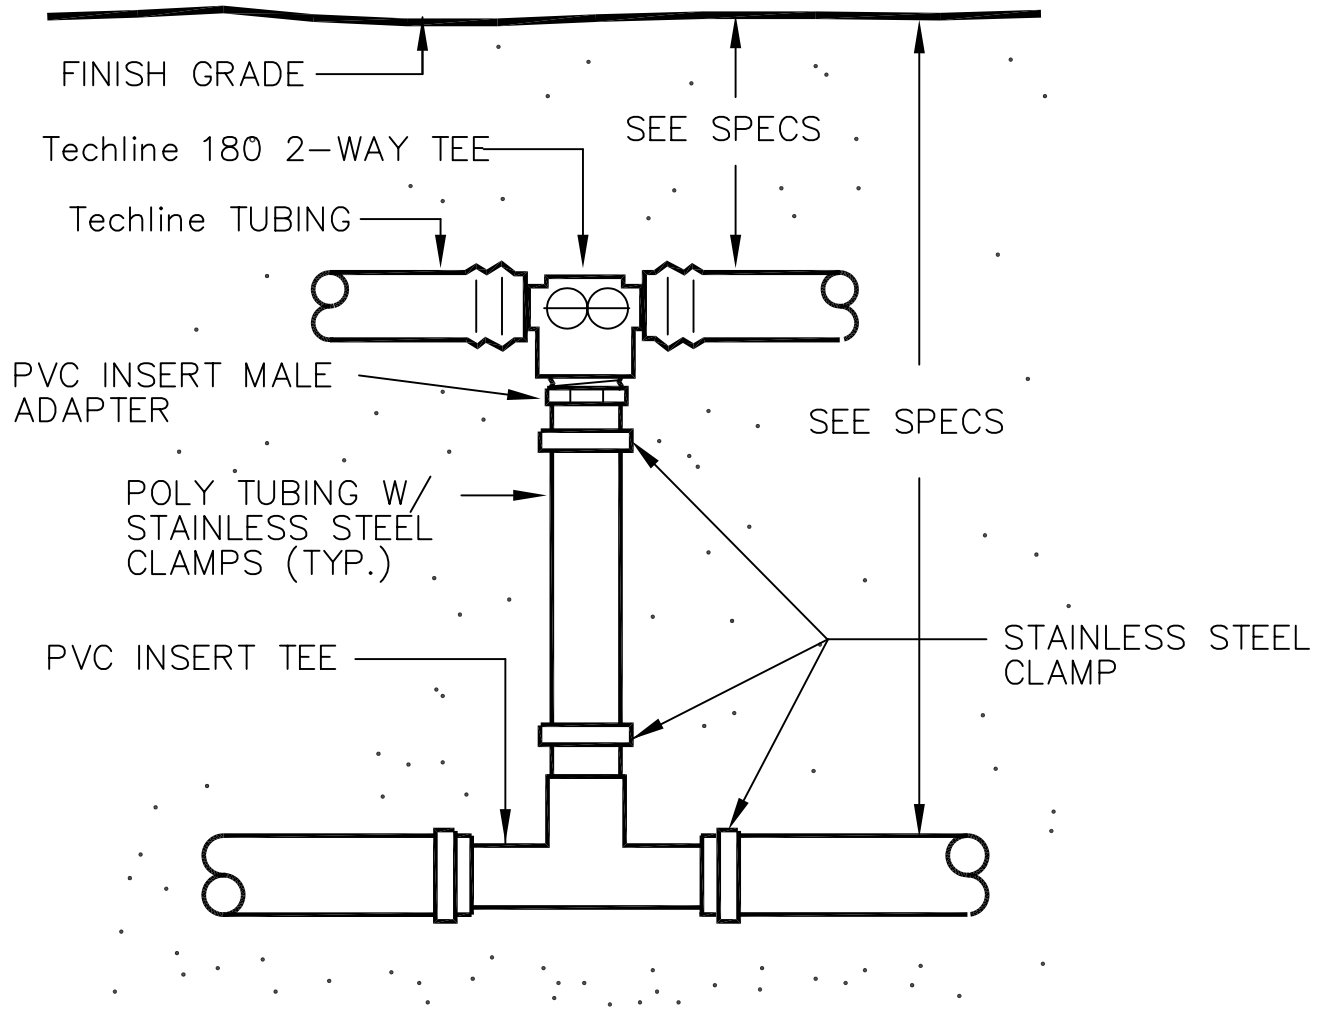

# Details E260b

Techline START CONNECTION

POLY TO Techline  
180° 2-WAY TEE

SECTION - NO SCALE