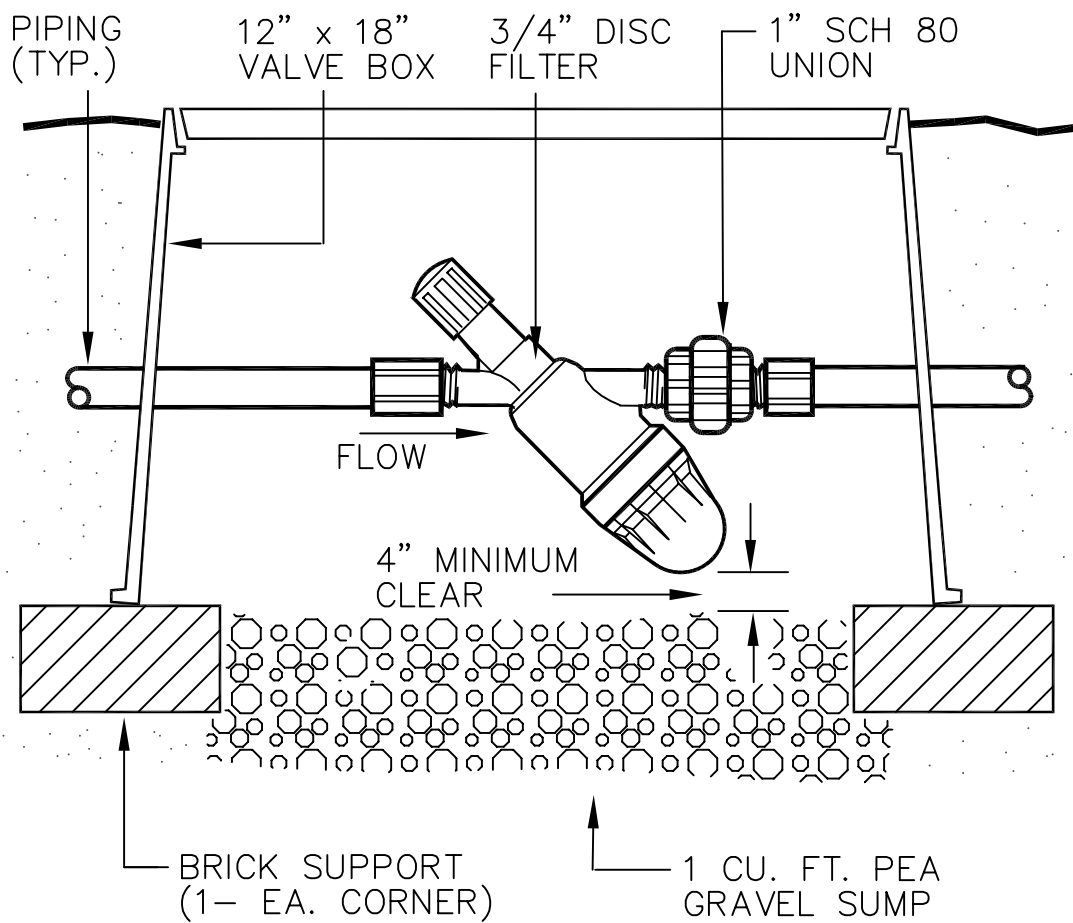

# Detail F207V

3/4" DISC FILTER WITH VALVE

SECTION - NO SCALE