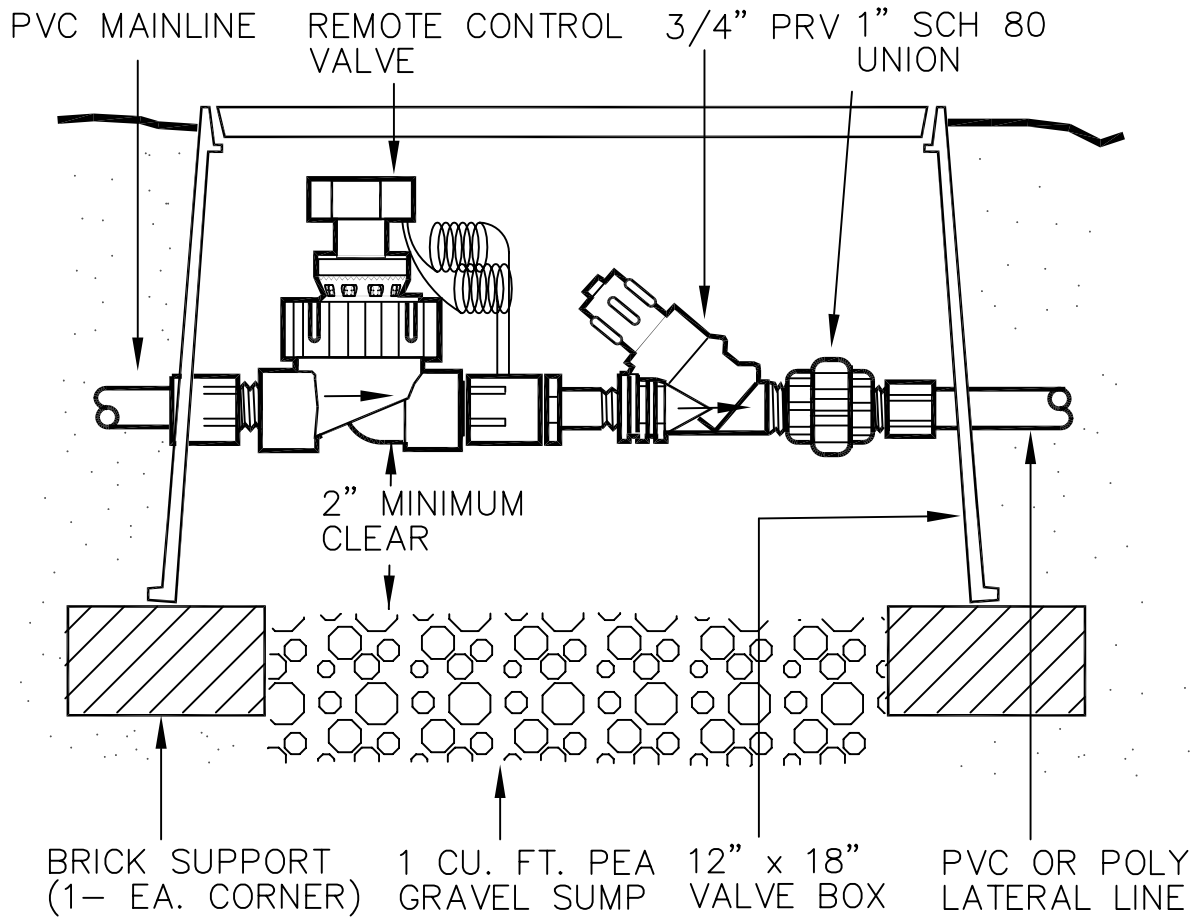

Detail L213HF

○ REMOTE CONTROL VALVE W/
3/4" PRV

SECTION - NO SCALE