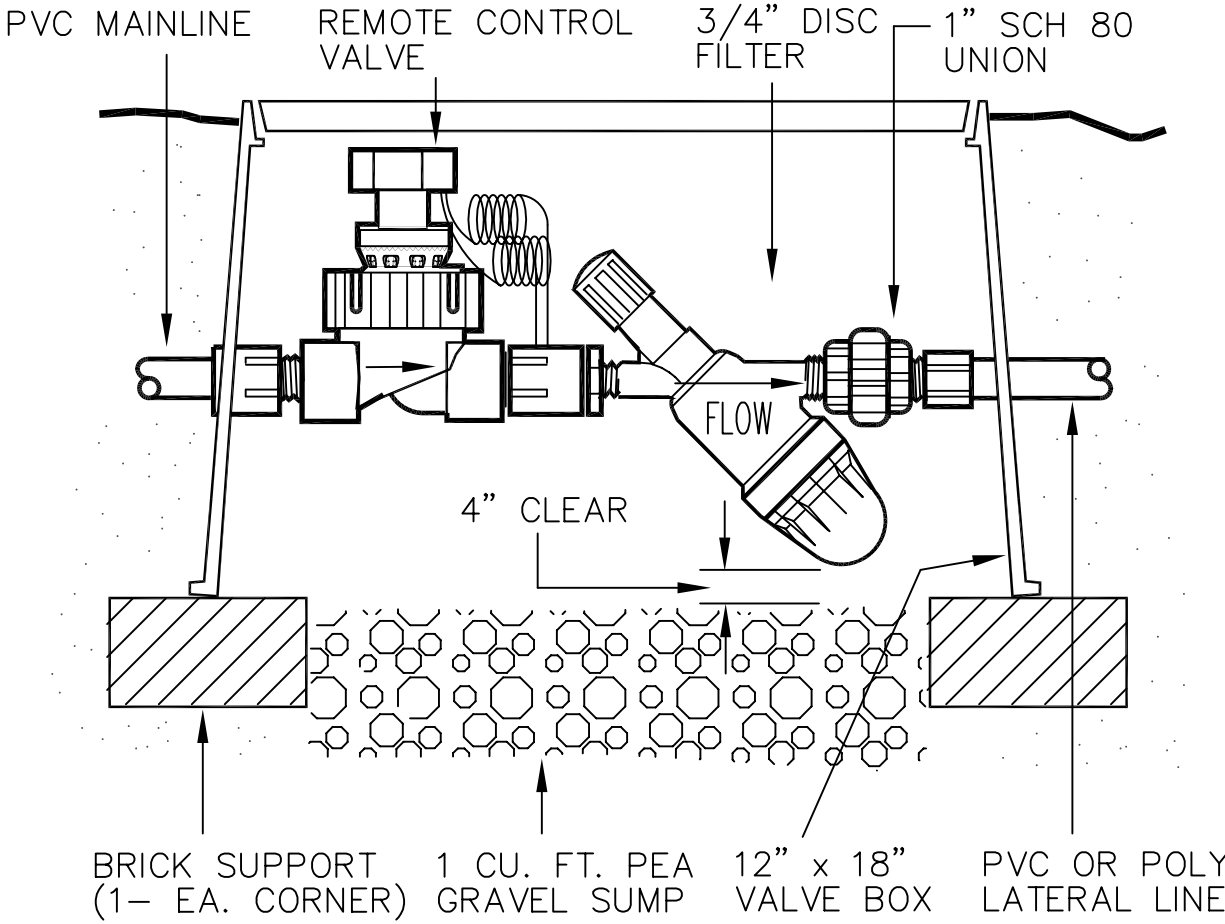

Detail 2.02

 REMOTE CONTROL VALVE W/
 DISC FILTER

SECTION - NO SCALE