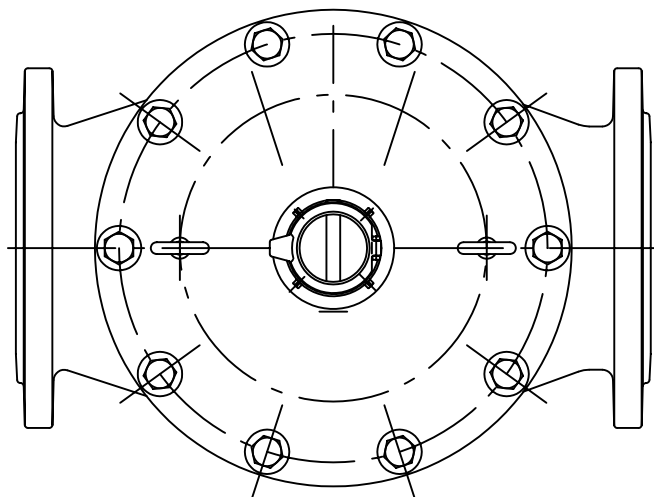

DETAIL NO. PH80

FRONT VIEW

SIDE VIEW

PLANE OR TOP VIEW

HYDROMETER 8" FLG

MODEL: LHM8FG

DETAIL - NOT TO SCALE