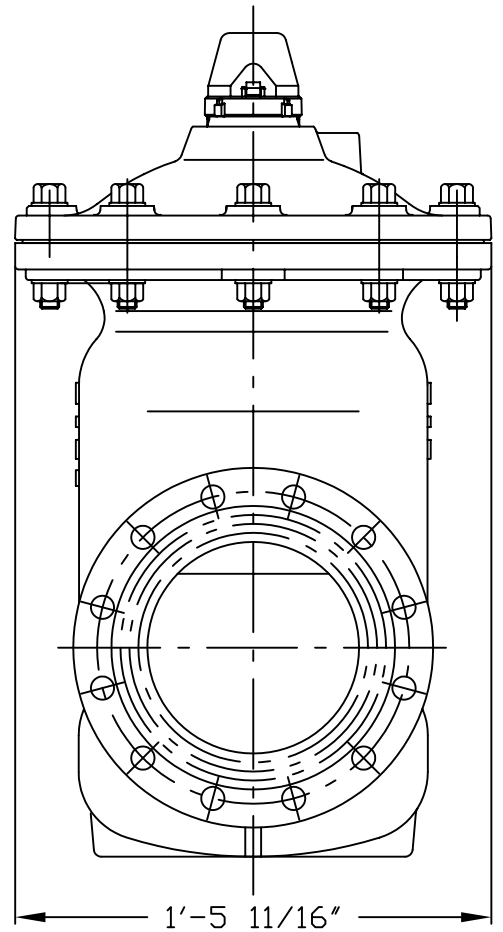

DETAIL NO. PH80

FRONT VIEW

SIDE VIEW

PLANE OR TOP VIEW

HYDROMETER 8" FLG

MODEL: LHM8FG

DETAIL - NOT TO SCALE