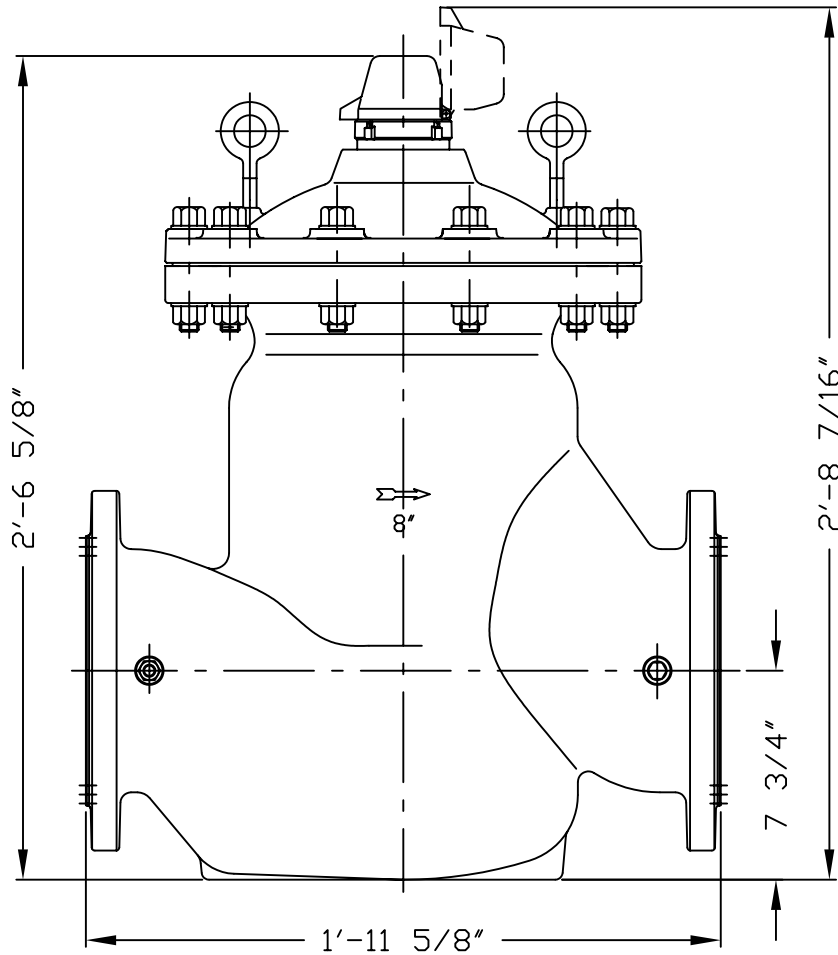

DETAIL NO. PH80

FRONT VIEW

SIDE VIEW

PLANE OR TOP VIEW

HYDROMETER 8" FLG

MODEL: LHM8FG

DETAIL - NOT TO SCALE