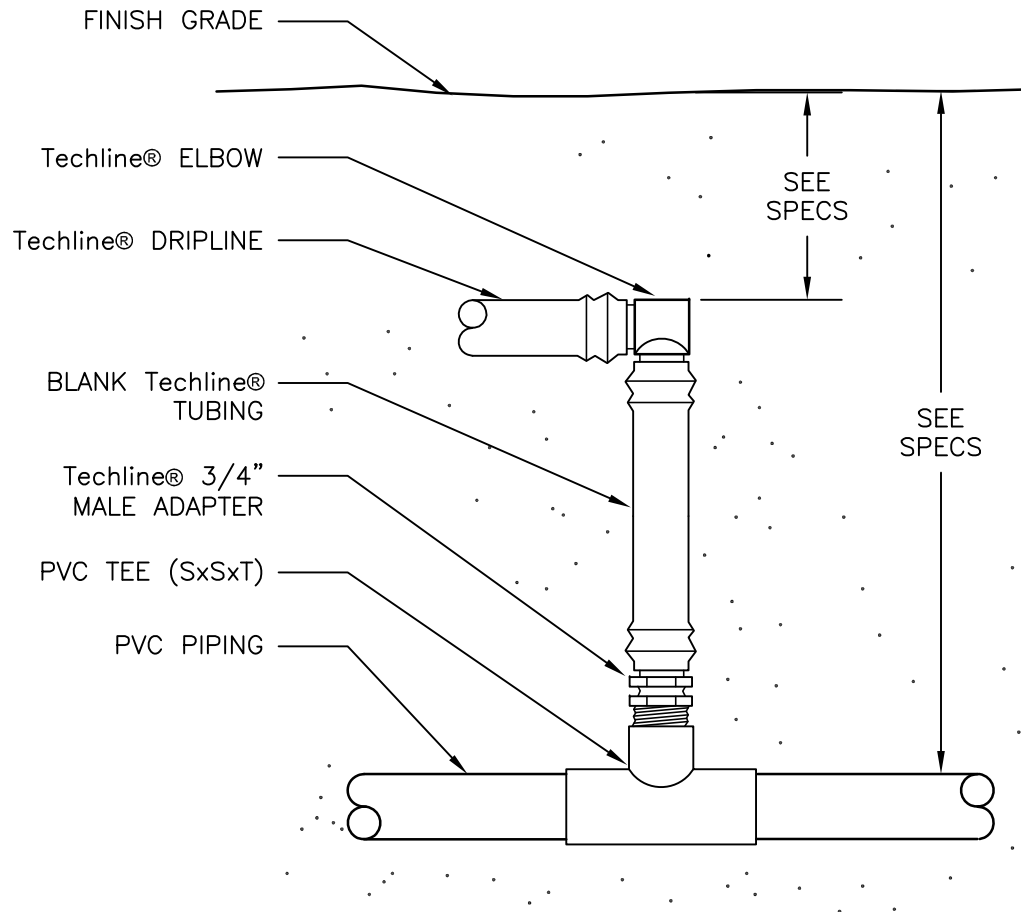

LIMITATIONS:

ALLOWING FOR A WIDE VARIETY OF APPLICATIONS AND CONDITIONS, NETAFIM IRRIGATION INC. IS NOT RESPONSIBLE FOR CORRECTNESS OR APPLICABILITY TO PURPOSE OR COMPATIBILITY TO ANY SITE OR JOB CONDITION. WARRANTY FOR SUITABILITY IS NOT GIVEN OR IMPLIED. MODIFICATIONS FOR SPECIFIC PURPOSES MAY BE NECESSARY AND ARE THE SPECIFIERS' RESPONSIBILITY. THE USE OF THESE DETAILS SHALL NOT BE RESTRICTED AND PUBLICATION THEREOF IS NOT LIMITED TO ANY PURPOSE. REPRODUCTION, PUBLICATION AND REUSE BY ANY METHOD IN WHOLE OR PART IS FULLY AUTHORIZED. OWNERSHIP IS RETAINED BY NETAFIM IRRIGATION INC. - VISUAL CONTACT WITH THESE DETAILS SHALL CONSTITUTE PRIMA FACIE EVIDENCE OF THE ACCEPTANCE OF THESE RESTRICTIONS.

00

Techline® START CONNECTION (PVC TO ELBOW)

NOT TO SCALE

DETAIL - E225A