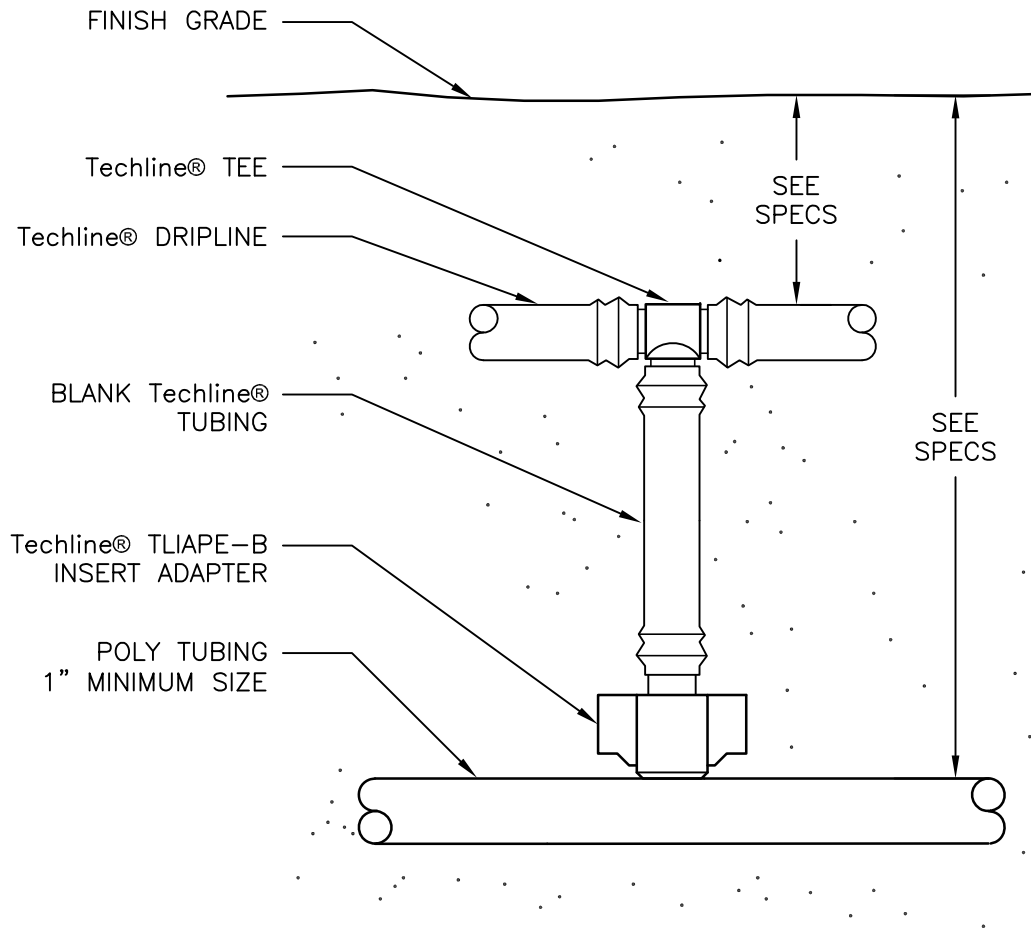

00

Techline® CV START CONNECTION (Tliape-B to Tee)

NOT TO SCALE

DETAIL - E239