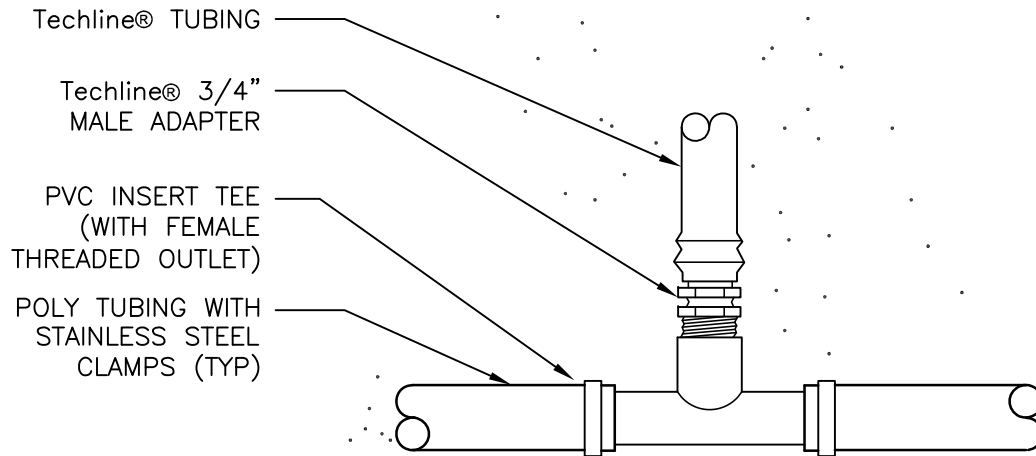

LIMITATIONS:

ALLOWING FOR A WIDE VARIETY OF APPLICATIONS AND CONDITIONS, NETAFIM IRRIGATION INC. IS NOT RESPONSIBLE FOR CORRECTNESS OR APPLICABILITY TO PURPOSE OR COMPATIBILITY TO ANY SITE OR JOB CONDITION. WARRANTY FOR SUITABILITY IS NOT GIVEN OR IMPLIED. MODIFICATIONS FOR SPECIFIC PURPOSES MAY BE NECESSARY AND ARE THE SPECIFIERS' RESPONSIBILITY. THE USE OF THESE DETAILS SHALL NOT BE RESTRICTED AND PUBLICATION THEREOF IS NOT LIMITED TO ANY PURPOSE. REPRODUCTION, PUBLICATION AND REUSE BY ANY METHOD IN WHOLE OR PART IS FULLY AUTHORIZED. OWNERSHIP IS RETAINED BY NETAFIM IRRIGATION INC. - VISUAL CONTACT WITH THESE DETAILS SHALL CONSTITUTE PRIMA FACIE EVIDENCE OF THE ACCEPTANCE OF THESE RESTRICTIONS.

00

Techline® START CONNECTION (POLY TUBING TO TEE)

NOT TO SCALE

DETAIL - E250B