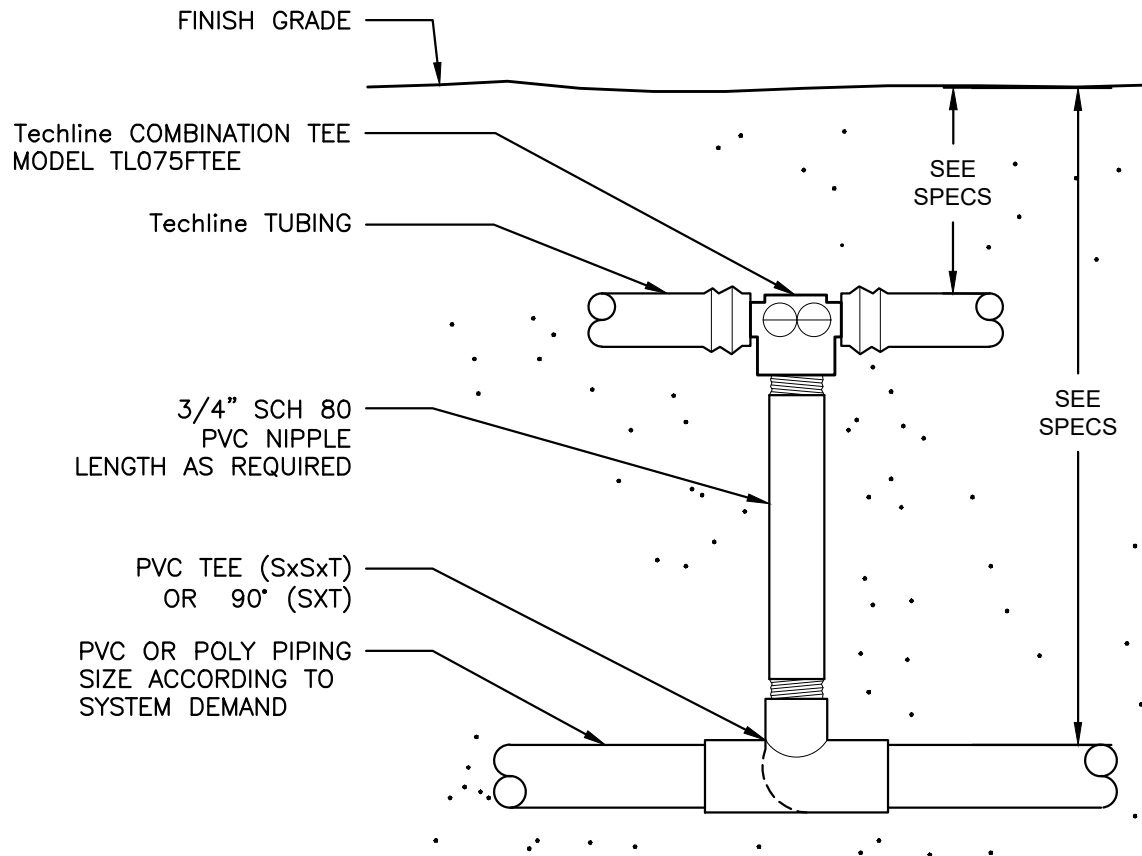

NOTE:

EACH CONNECTION IS CAPABLE OF MAX 10 GPM

00

## Techline START CONNECTION (PVC RISER)

NOT TO SCALE

DETAIL - E260A