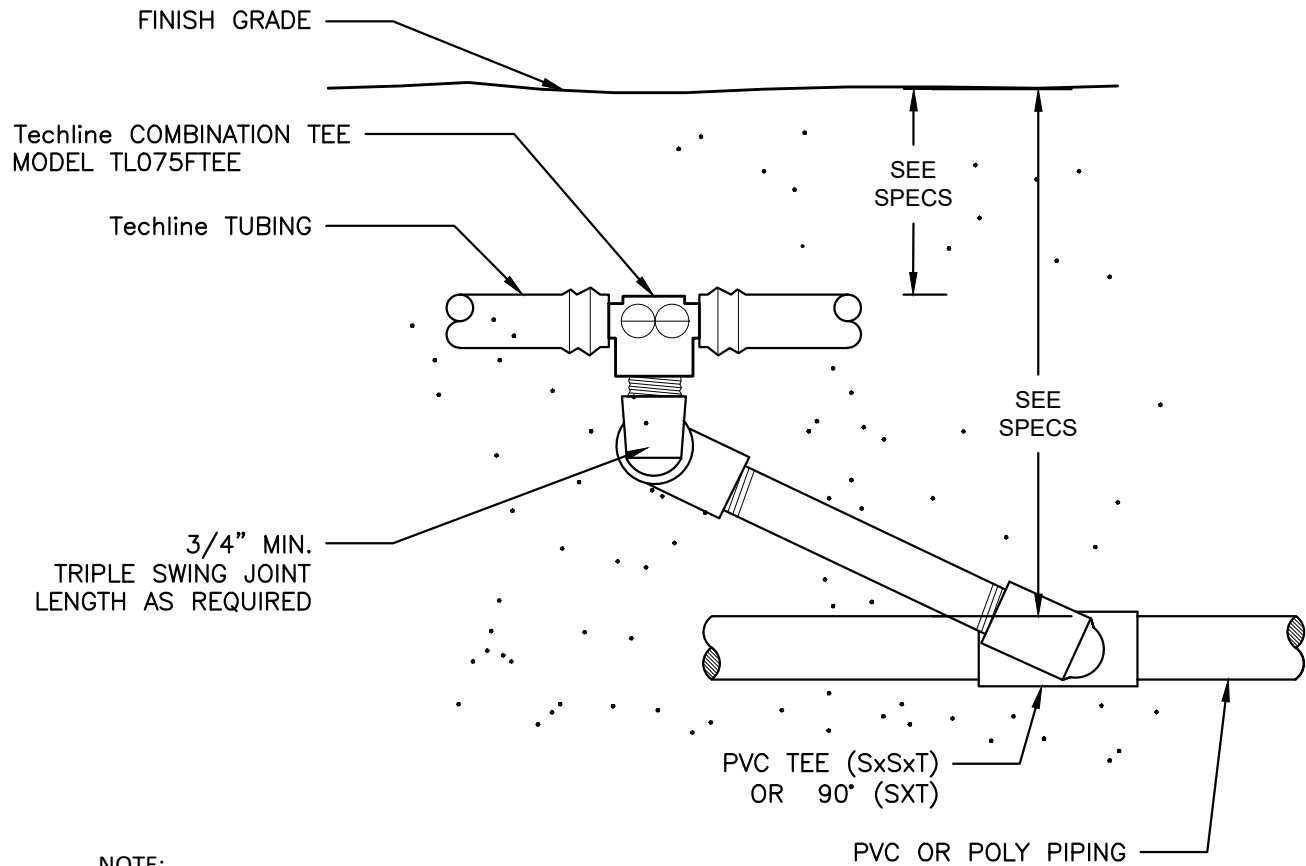

NOTE:

EACH CONNECTION IS CAPABLE OF MAX 10 GPM

00

Techline START CONNECTION (SWING JOINT RISER)

NOT TO SCALE

DETAIL - E260C