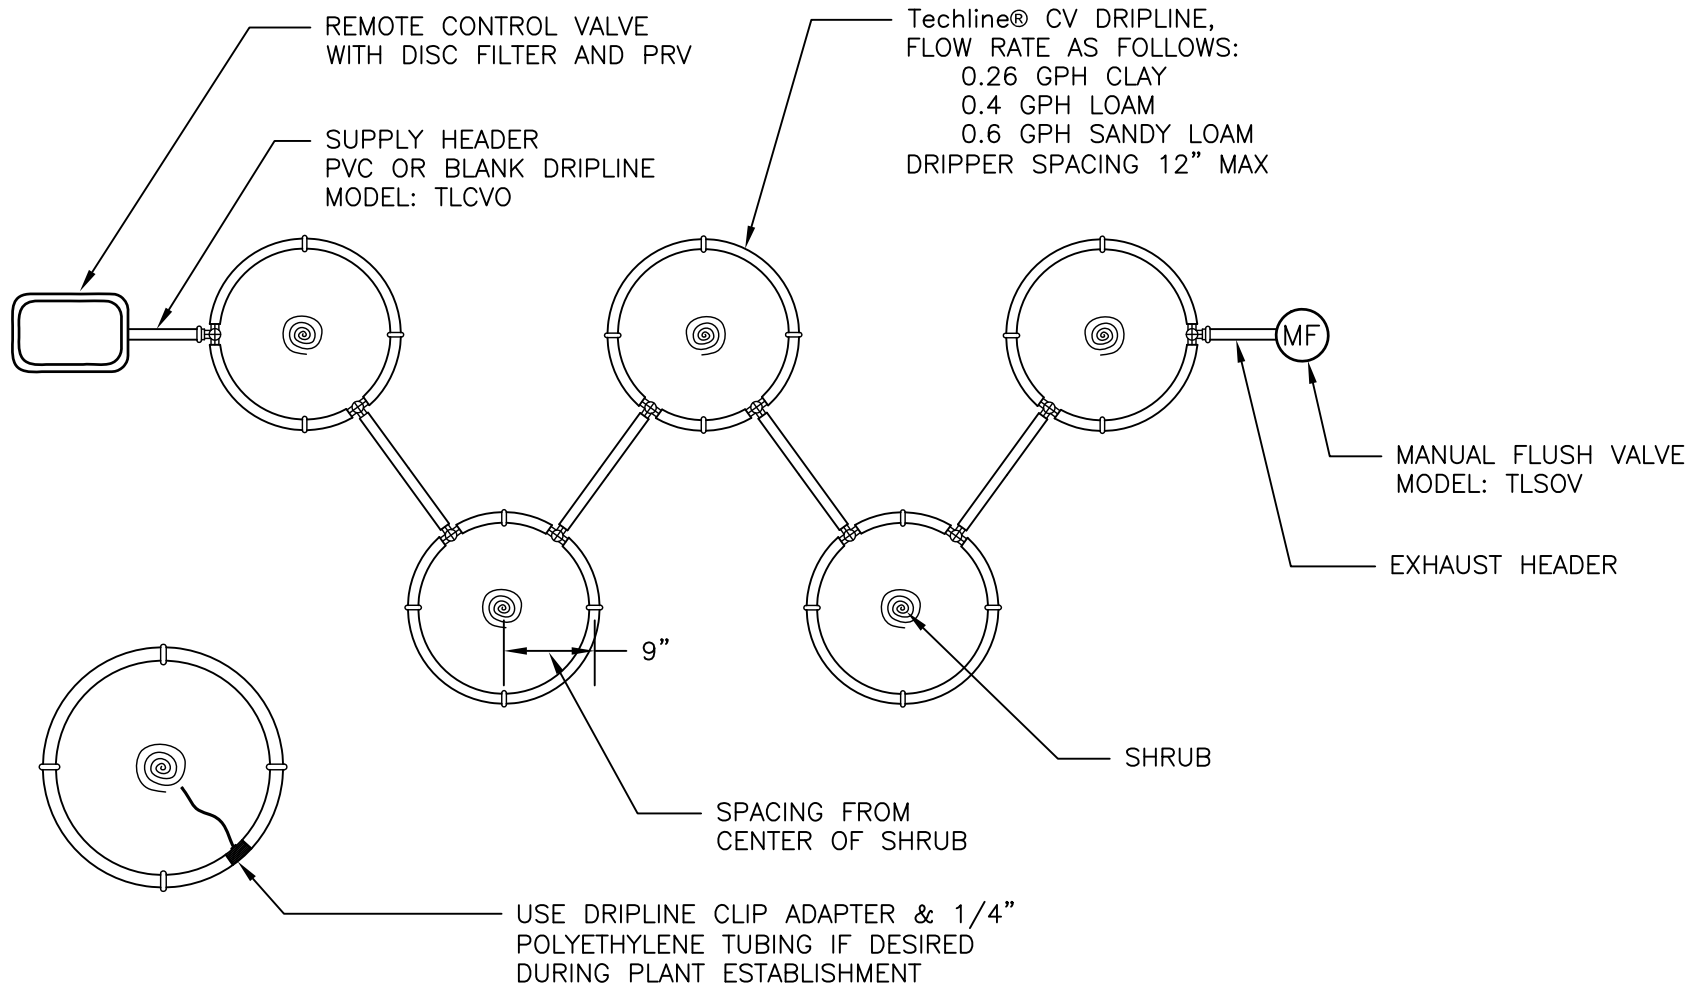

00

Techline® CV MULTIPLE SHRUB RING LAYOUT

NOT TO SCALE

DETAIL - C121