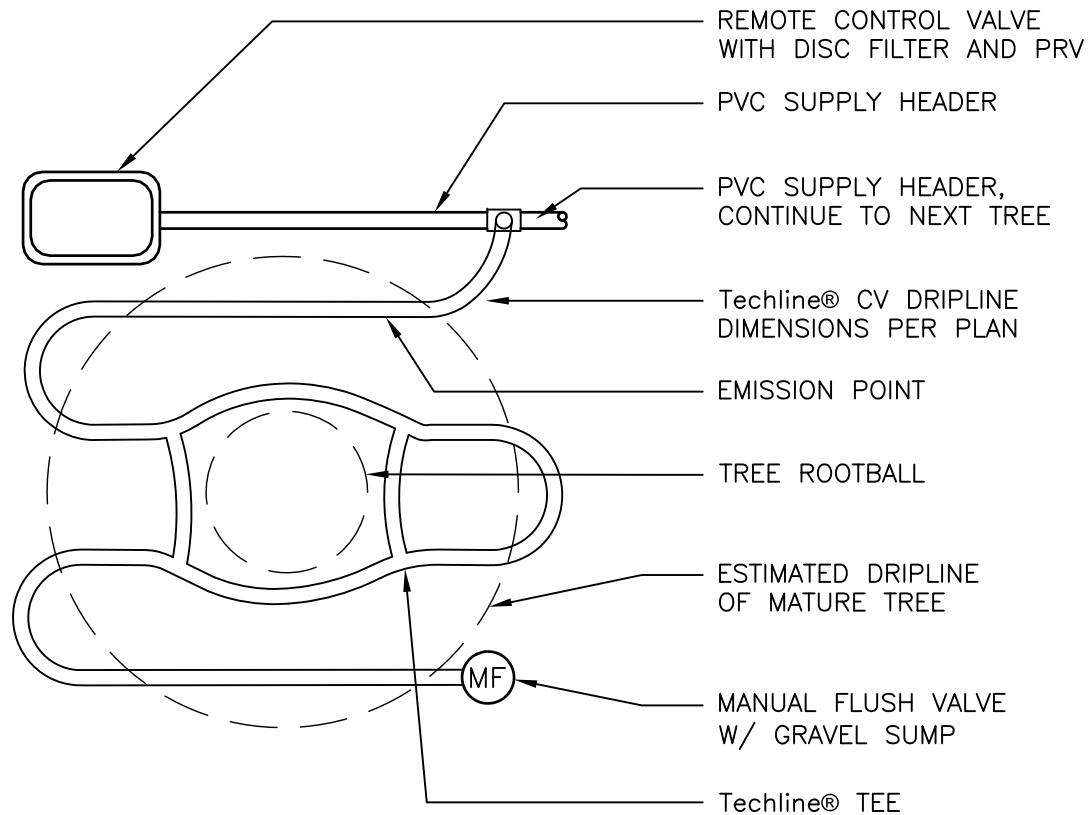

00

Techline® CV TUBING AND ACCESSORIES FOR TREE PLANTING

NOT TO SCALE

DETAIL - C130