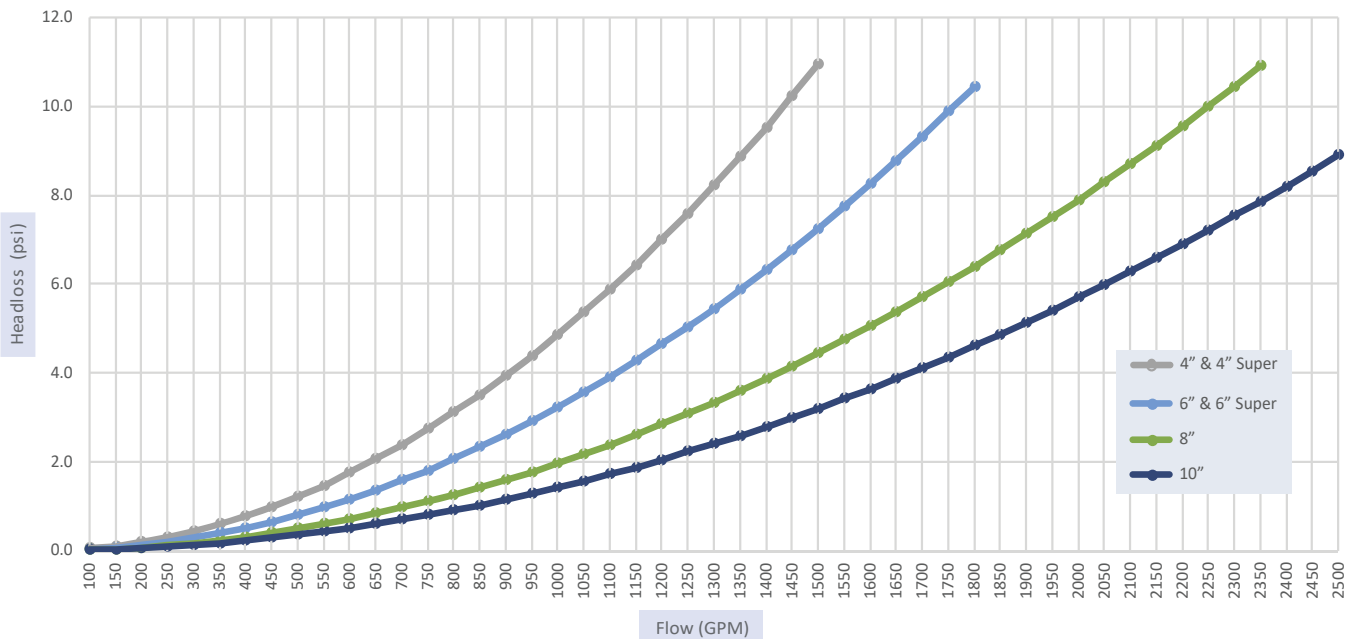

BIGGER, BETTER, BEST IN CLASS

→ TECHNICAL INFORMATION

All filters are flanged per ANSI.

DESCRIPTION	FILTRATION AREA (sq in)	MAX. REC. FLOW RATE (GPM)	BACK FLUSH FLOW RATE (GPM)	MIN. PRESSURE DURING BACKFLUSH (psi)	PRESSURE RATING (psi)
HORIZONTAL FILTER	4"	822	352	29	145
	4" SUPER	1,225	440		
	6"	822	528		
	6" SUPER	1,225	660		
	8"	1,225	1,101		
	10"	1,225	1,321		

→ HEAD LOSS

→ LOGISTIC DATA

MODEL	150 MESH	120 MESH	80 MESH	BOX DIMENSION			GROSS WEIGHT PER BOX (lbs)	
				W (in)	L (in)	H (in)		
HORIZONTAL FILTER	4"	71960-000252	71960-000253	71960-000254	22.44"	87.40"	27.95"	256
	4" SUPER	71960-000275	71960-000276	71960-000277		103.15"	29.92"	353
	6"	71960-000305	71960-000306	71960-000307		87.40"	27.95"	265
	6" SUPER	71960-000325	71960-000326	71960-000327		103.15	29.92"	359
	8"	71960-000379	71960-000380	71960-000381				373
	10"	71960-000450	71960-000451	71960-000452				388