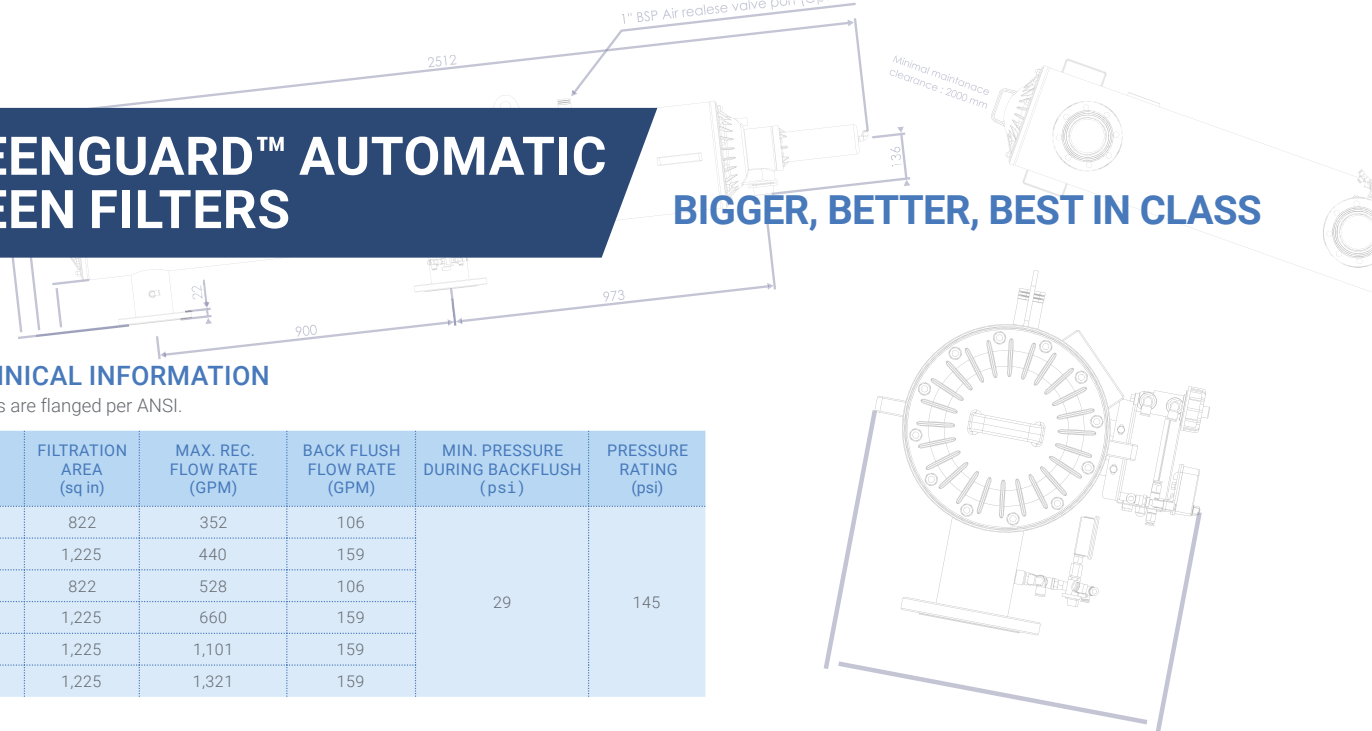

SCREENGUARD™ AUTOMATIC SCREEN FILTERS

BIGGER, BETTER, BEST IN CLASS