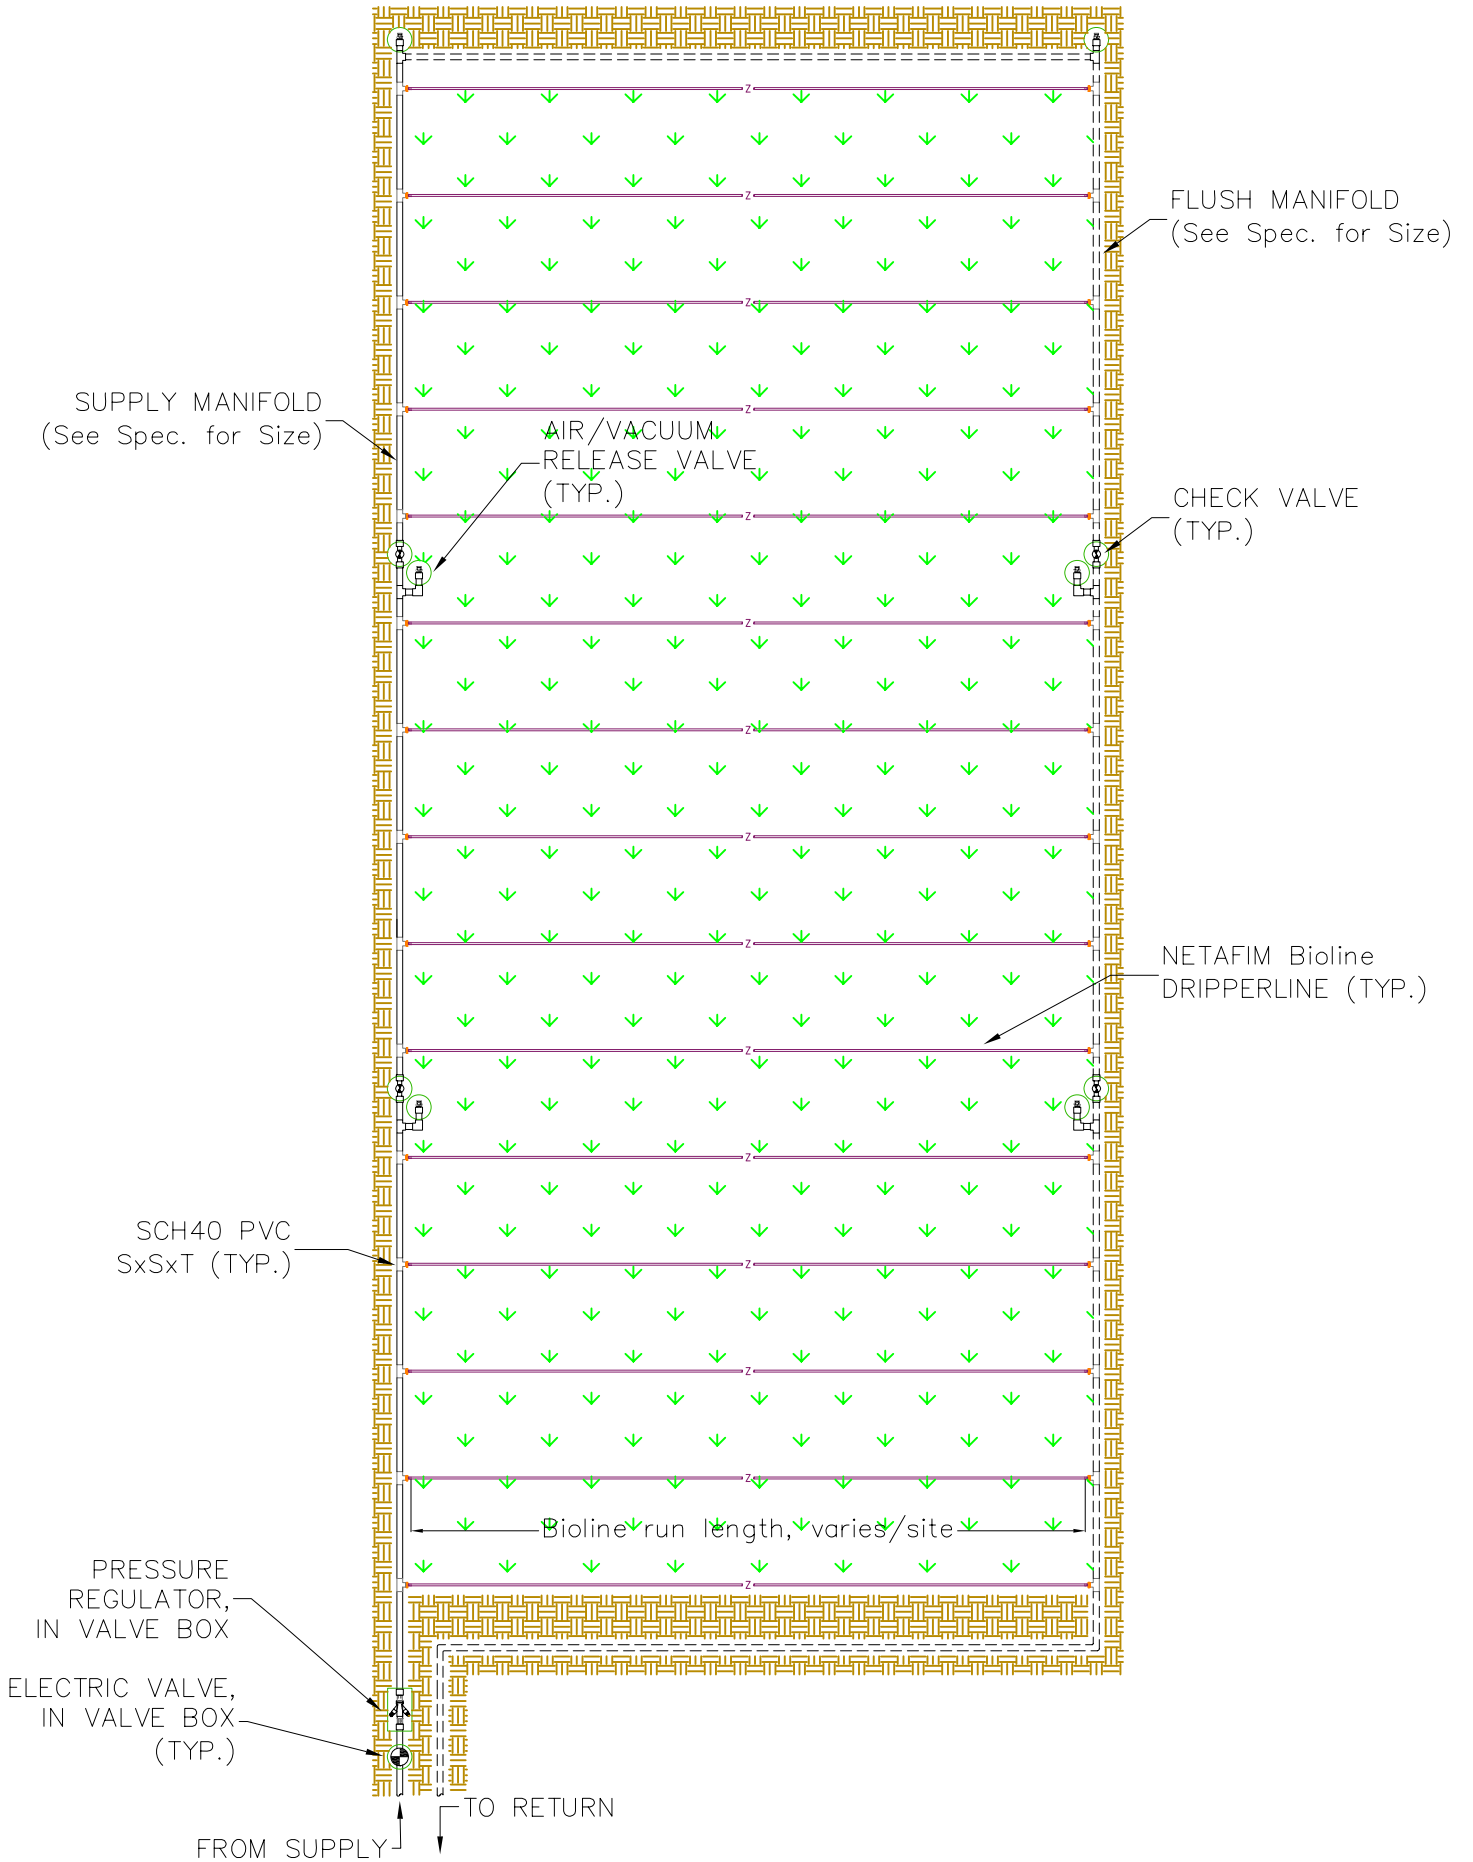

TOP OF SLOPE

○ NETAFIM Bioline SINGLE ZONE DRIP DISPERSAL LAYOUT
SLOPE - VERSION #1

DETAIL - NO SCALE