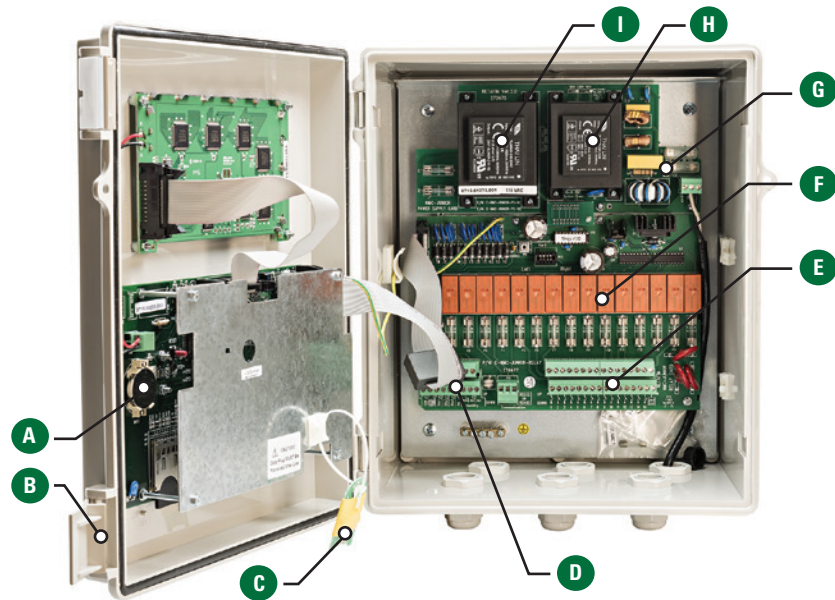

INPUTS

6 Digital Inputs

- For water meter, fertilizer meter or pressure switch

5 Analog Inputs

- For EC, pH, temperature x 2 and relative humidity x 2

PROGRAMS

IRRIGATION:

Based on a dosing program, a water runtime program and an irrigation program. The irrigation starts by either time, conditions, VPD sum and radiation sum.

FILTER FLUSHING:

Starts according to time and/or delta pressure.

COOLING:

Based on time and the actual temperature and relative humidity sensors.

MISTING:

Starts at a scheduled time. This program can also be used as a simple timer program.

NMC JUNIOR PRO CONTROLLER

NMC JUNIOR PRO CONTROLLER INPUTS AND OUTPUT

This illustration identifies the available inputs and outputs.

POWER SPECIFICATIONS

- 15 Outputs: 24 VAC
- Internal Surge Suppression: 115 VAC
- Surge Protection for Inputs and Outputs
- Power Supply: 115 VAC, 35 Watt
- Surge Protection for Inputs and Outputs

DIMENSIONS

HEIGHT	WIDTH	DEPTH
13 1/2"	9 1/4"	4 3/4"

INSIDE THE NMC JUNIOR PRO CONTROLLER

- A** Lithium battery backup
- B** Plastic enclosure with rugged all-weather reinforced plastic housing (IP56)
- C** Removable memory key
- D** Protected input connections
- E** Fuse protected output connections
- F** Output relays
- G** Power filtering and surge suppression
- H** Controller power supply transformer
- I** Output transformer