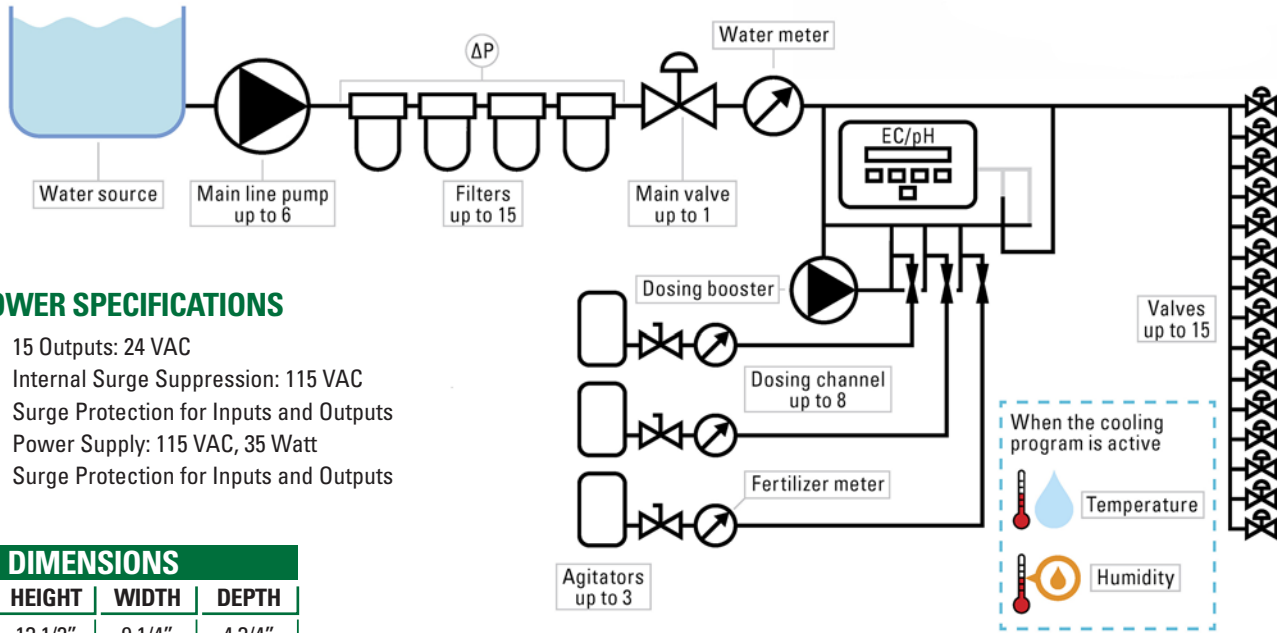

NEW
MORE BENEFITS
LOWER PRICE

OUTPUTS

15 Flexible Outputs - configured according to the field application

- Up to 15 valves (irrigation/cooling/misting)
- Up to 6 booster pumps
- Up to 1 main valve
- Up to 8 fertilizer dosing channels
- Up to 3 agitators
- Up to 15 backflush filter valves

INPUTS

6 Digital Inputs

- For water meter, fertilizer meter or pressure switch

5 Analog Inputs

- For EC, pH, temperature x 2 and relative humidity x 2

PROGRAMS

IRRIGATION:

Based on a dosing program, a water runtime program and an irrigation program. The irrigation starts by either time, conditions, VPD sum and radiation sum.

FILTER FLUSHING:

Starts according to time and/or delta pressure.

COOLING:

Based on time and the actual temperature and relative humidity sensors.

MISTING:

Starts at a scheduled time. This program can also be used as a simple timer program.

NMC JUNIOR PRO CONTROLLER

NMC JUNIOR PRO CONTROLLER INPUTS AND OUTPUT

This illustration identifies the available inputs and outputs.

POWER SPECIFICATIONS

- 15 Outputs: 24 VAC
- Internal Surge Suppression: 115 VAC
- Surge Protection for Inputs and Outputs
- Power Supply: 115 VAC, 35 Watt
- Surge Protection for Inputs and Outputs