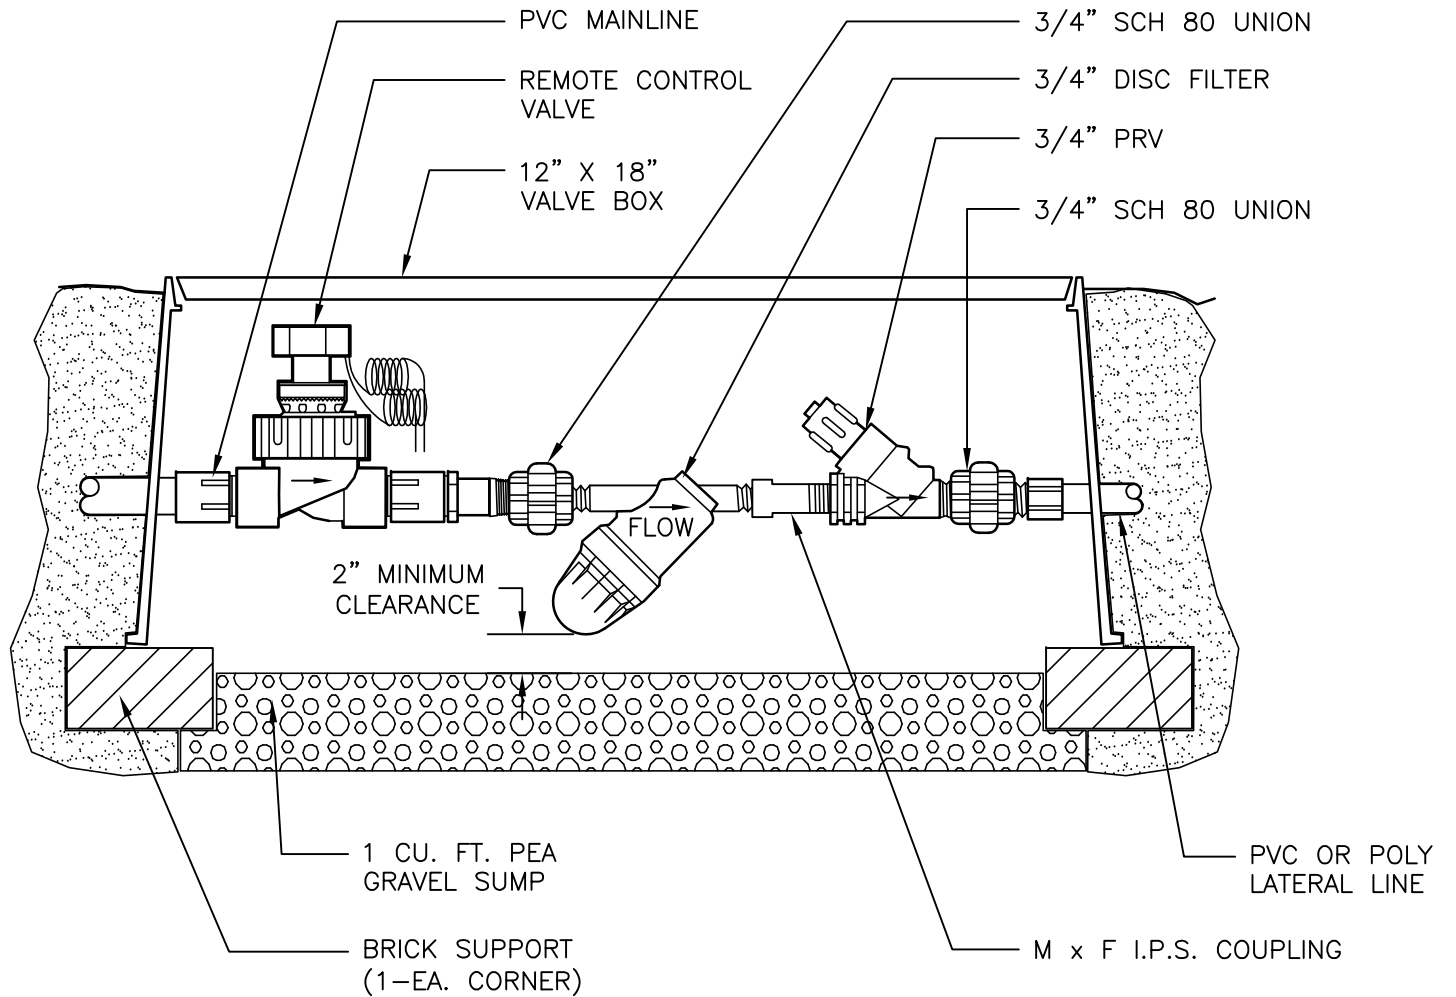

LIMITATIONS:

ALLOWING FOR A WIDE VARIETY OF APPLICATIONS AND CONDITIONS, NETAFIM IRRIGATION INC. IS NOT RESPONSIBLE FOR CORRECTNESS OR APPLICABILITY TO PURPOSE OR COMPATIBILITY TO ANY SITE OR JOB CONDITION. WARRANTY FOR SUITABILITY IS NOT GIVEN OR IMPLIED. MODIFICATIONS FOR SPECIFIC PURPOSES MAY BE NECESSARY AND ARE THE SPECIFIERS' RESPONSIBILITY. THE USE OF THESE DETAILS SHALL NOT BE RESTRICTED AND PUBLICATION THEREOF IS NOT LIMITED TO ANY PURPOSE. REPRODUCTION, PUBLICATION AND REUSE BY ANY METHOD IN WHOLE OR PART IS FULLY AUTHORIZED. OWNERSHIP IS RETAINED BY NETAFIM IRRIGATION INC. VISUAL CONTACT WITH THESE DETAILS SHALL CONSTITUTE PRIMA FACIE EVIDENCE OF THE ACCEPTANCE OF THESE RESTRICTIONS.

00

REMOTE CONTROL VALVE W/ 3/4" PRV AND 3/4" DISC FILTER

NOT TO SCALE

NETAFIM™

DETAIL - L212HF