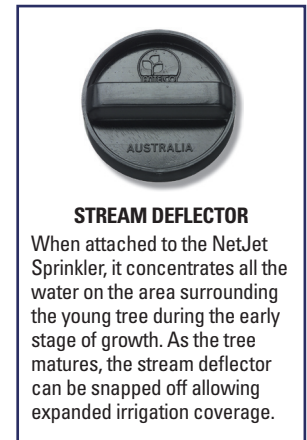

NETJET

HIGH PERFORMANCE SPRAY JET

NETJET
PURPLE NOZZLE

NETJET
ORANGE NOZZLE

NETJET
GREEN NOZZLE WITH
STREAM DEFLECTOR

APPLICATIONS

- Specifically designed for orchards, vineyards and nurseries

SPECIFICATIONS

- Flow Range: 4.8 - 28.6 GPH
- Spray Patterns and Trajectories:
 - (A) 360° x 12 Stream - 26° High, 12.5° Low
 - (B) Butterfly Stream - 22°
 - (C) 210° x 8 Stream - 22°
 - (E) 360° x 22 Stream - 12.5°
 - (J) 360° x 12 Stream - 22°
 - (R) Rectangular Stream - 12.5°
 - (V) 300° x 10 Stream - 22°
- Materials: UV Stabilized Acetal®
- Base Connection: Quick Thread 0.16"

PRODUCT ADVANTAGES

- Open frame and spray plate for high distribution uniformity.
- Long term reliable service with no moving parts.
- Wide range of spray patterns and trajectories.
- Color-coded nozzles for easy flow rate identification.
- Quick connect thread for easy insertion into tubing.