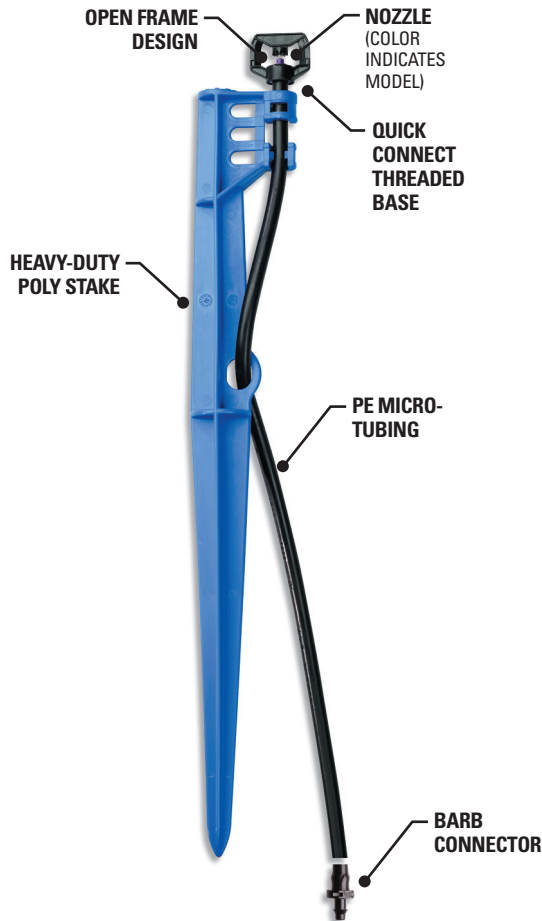

NETJET

HIGH PERFORMANCE SPRAY JET

NETJET
PURPLE NOZZLE

NETJET
ORANGE NOZZLE

NETJET
GREEN NOZZLE WITH
STREAM DEFLECTOR

APPLICATIONS

- Specifically designed for orchards, vineyards and nurseries

SPECIFICATIONS

- Flow Range: 4.8 - 28.6 GPH
- Spray Patterns and Trajectories:
 - (A) 360° x 12 Stream - 26° High, 12.5° Low
 - (B) Butterfly Stream - 22°
 - (C) 210° x 8 Stream - 22°
 - (E) 360° x 22 Stream - 12.5°
 - (J) 360° x 12 Stream - 22°
 - (R) Rectangular Stream - 12.5°
 - (V) 300° x 10 Stream - 22°
- Materials: UV Stabilized Acetal®
- Base Connection: Quick Thread 0.16"

PRODUCT ADVANTAGES

- Open frame and spray plate for high distribution uniformity.
- Long term reliable service with no moving parts.
- Wide range of spray patterns and trajectories.
- Color-coded nozzles for easy flow rate identification.
- Quick connect thread for easy insertion into tubing.

ORDERING INFORMATION - STD MODELS

ITEM NUMBER	MODEL NUMBER	NOZZLE/FLOW
00015-007000	037121080000	BLACK - 6.8 GPH
00015-007750	037121780000	ORANGE - 7.6 GPH
00015-007200	037121280000	BROWN - 8.7 GPH
00015-007100	037121180000	BLUE - 11.1 GPH
00015-007550	037121680000	PURPLE - 13.1 GPH
00015-011250	03712998	STREAM DEFLECTOR